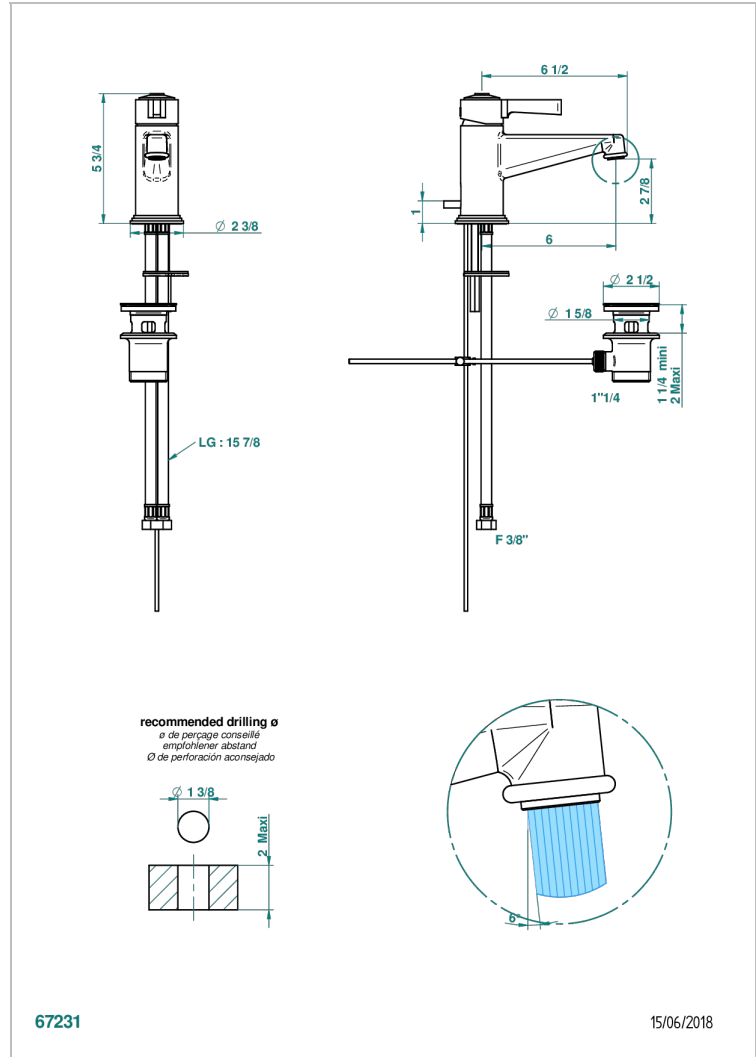

FRIVOLE WITH LEVER

G2S-6500/W

Single lever basin mixer with waste - WRAS approved

CHARACTERISTIC

- WRAS : 2006339

STANDARDS

AVAILABLE FINITIONS

Antique nickel - H28
Black ceram - D30
Blush PVD - H62
Brass color PVD - H49
Brown bronze color PVD - F33
Gold color PVD - H52