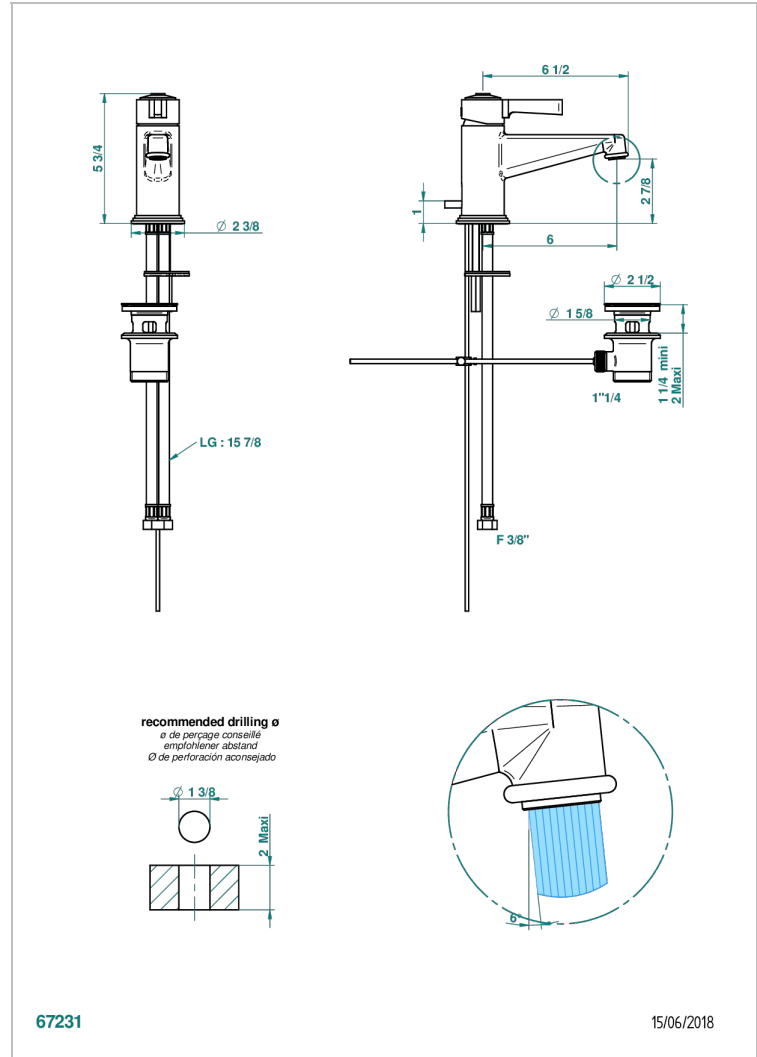

FRIVOLE

G2R-6500/W

Single lever basin mixer with waste - WRAS approved

67231

15/06/2018

CHARACTERISTIC

- WRAS : 2006339

STANDARDS

Umber PVD - H66