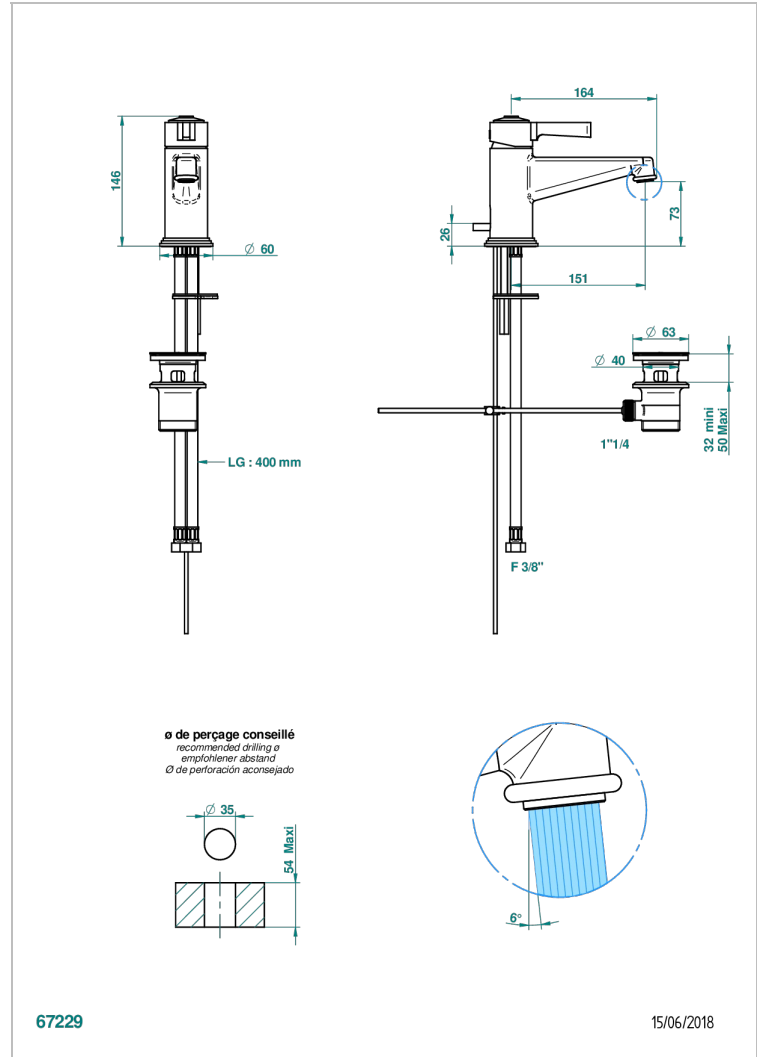

FAUBOURG WHITE PORCELAIN

G2K-6500/W

Single lever basin mixer with waste - WRAS approved

THG[®]
PARIS

CHARACTERISTIC

- WRAS : 2006339

STANDARDS

AVAILABLE FINITIONS