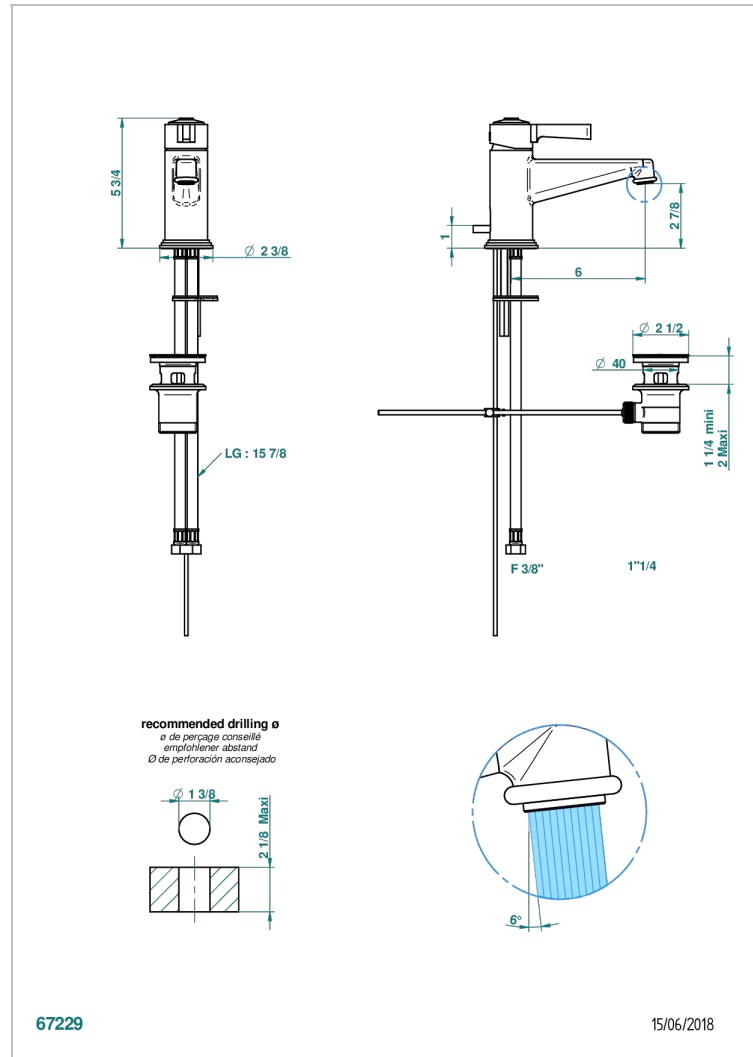

FAUBOURG WHITE PORCELAIN

G2K-6500/W

Single lever basin mixer with waste - WRAS approved

THG[®]
PARIS

CHARACTERISTIC

- WRAS : 2006339

STANDARDS

AVAILABLE FINITIONS