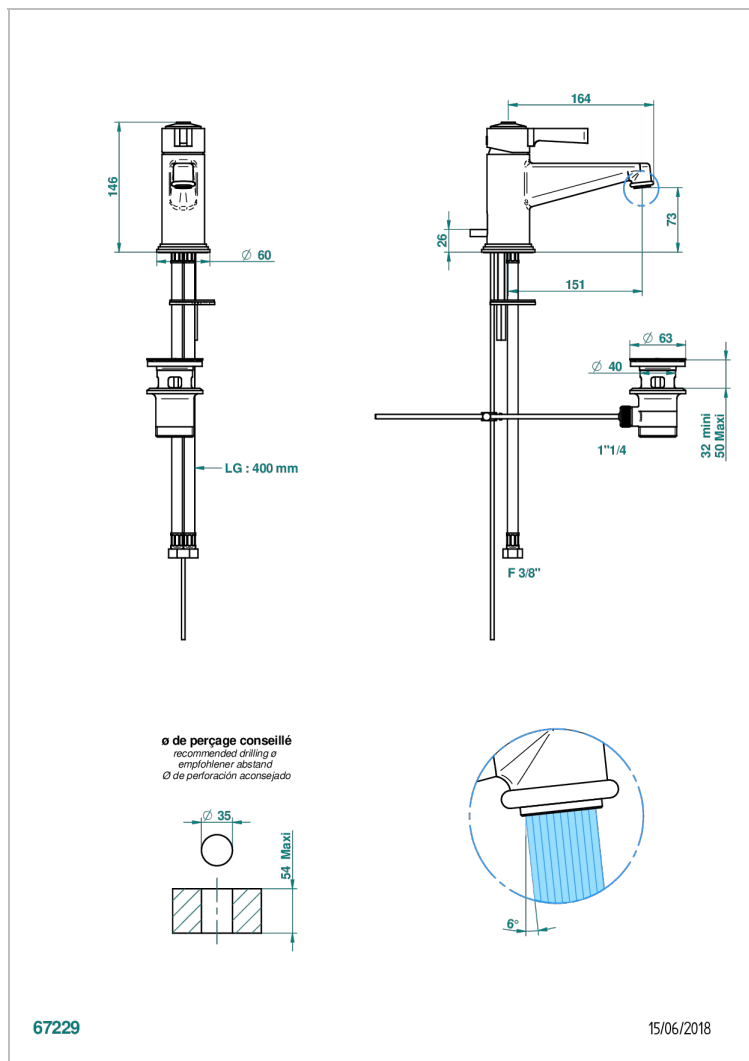

FAUBOURG WHITE PORCELAIN WITH LEVER

G2J-6500/W

Single lever basin mixer with waste - WRAS approved

CHARACTERISTIC

- WRAS : 2006339

STANDARDS

AVAILABLE FINITIONS

Antique nickel - H28
 Black ceram - D30
 Blush PVD - H62
 Brass color PVD - H49
 Brown bronze color PVD - F33
 Gold color PVD - H52

Nickel color PVD - H55
 Polished chrome (color finish) - A02
 Polished chrome / Polished gold
 (color finish) - G02
 Polished gold (color finish) - F01
 Polished nickel - B01
 Soft gold - F30

Soft matt gold - F31
 Umber PVD - H66