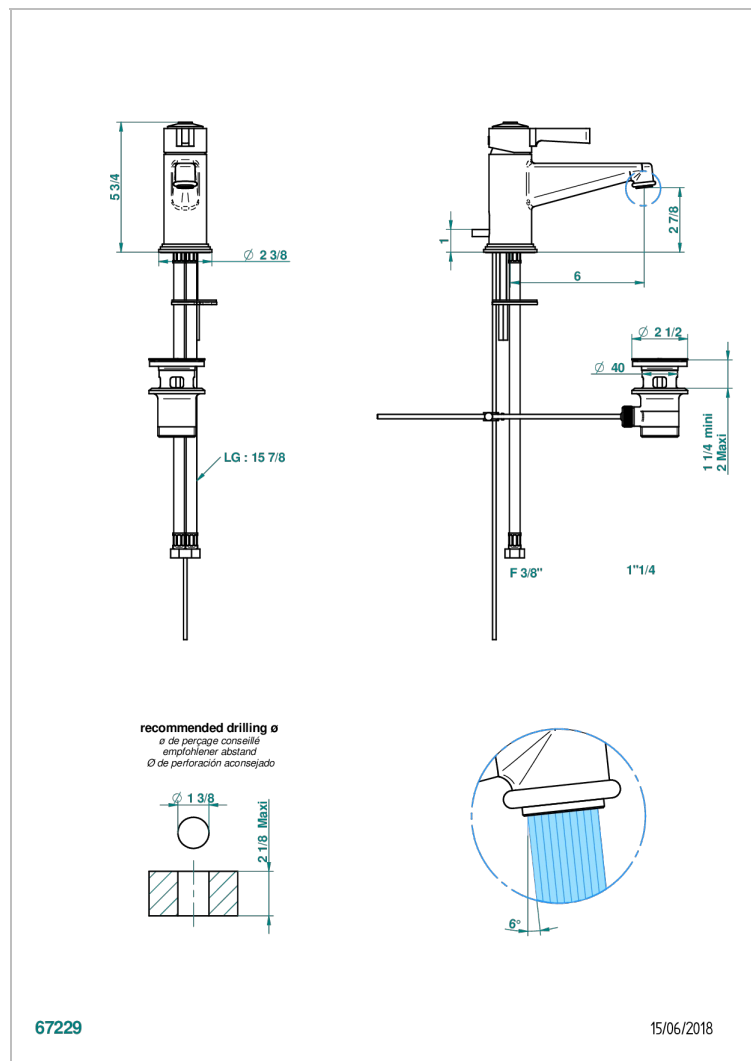

FAUBOURG WHITE PORCELAIN WITH LEVER

G2J-6500/W

Single lever basin mixer with waste - WRAS approved

CHARACTERISTIC

- WRAS : 2006339

STANDARDS

AVAILABLE FINITIONS

Antique nickel - H28
Black ceram - D30
Blush PVD - H62
Brass color PVD - H49
Brown bronze color PVD - F33
Gold color PVD - H52

Nickel color PVD - H55
Polished chrome (color finish) - A02
Polished chrome / Polished gold (color finish) - G02
Polished gold (color finish) - F01
Polished nickel - B01
Soft gold - F30

Soft matt gold - F31
Umber PVD - H66