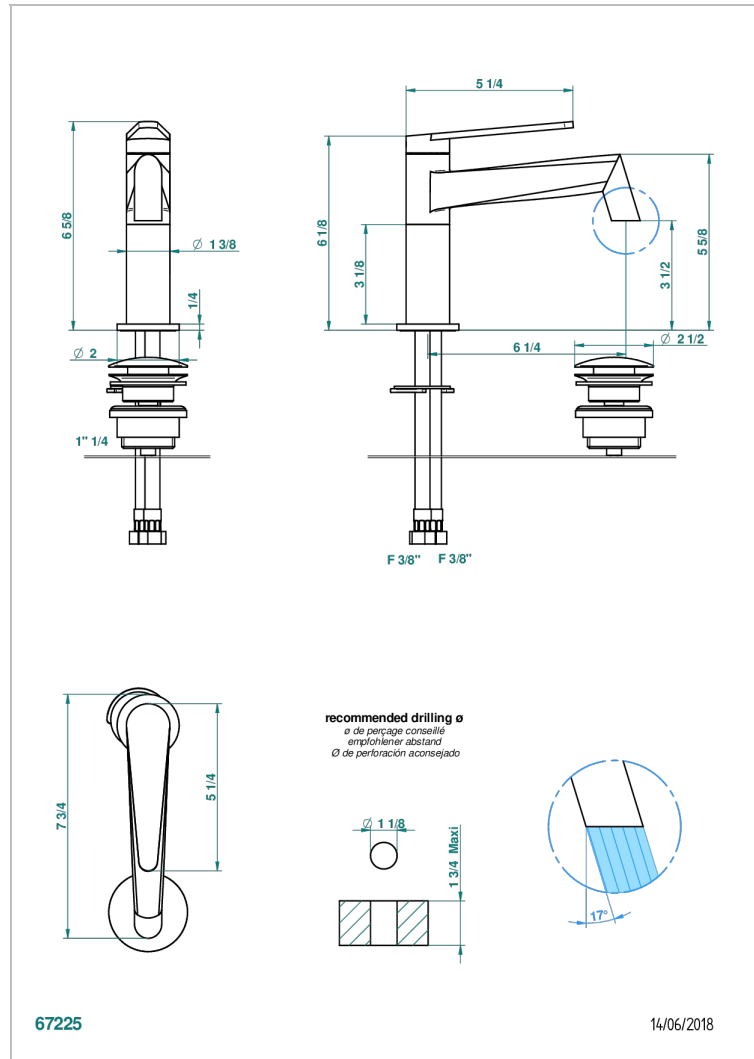

# METAMORPHOSE WHITE CERAMIC

G6E-6500/W

Single lever basin mixer with waste - WRAS approved

## CHARACTERISTIC

- WRAS : 2006339