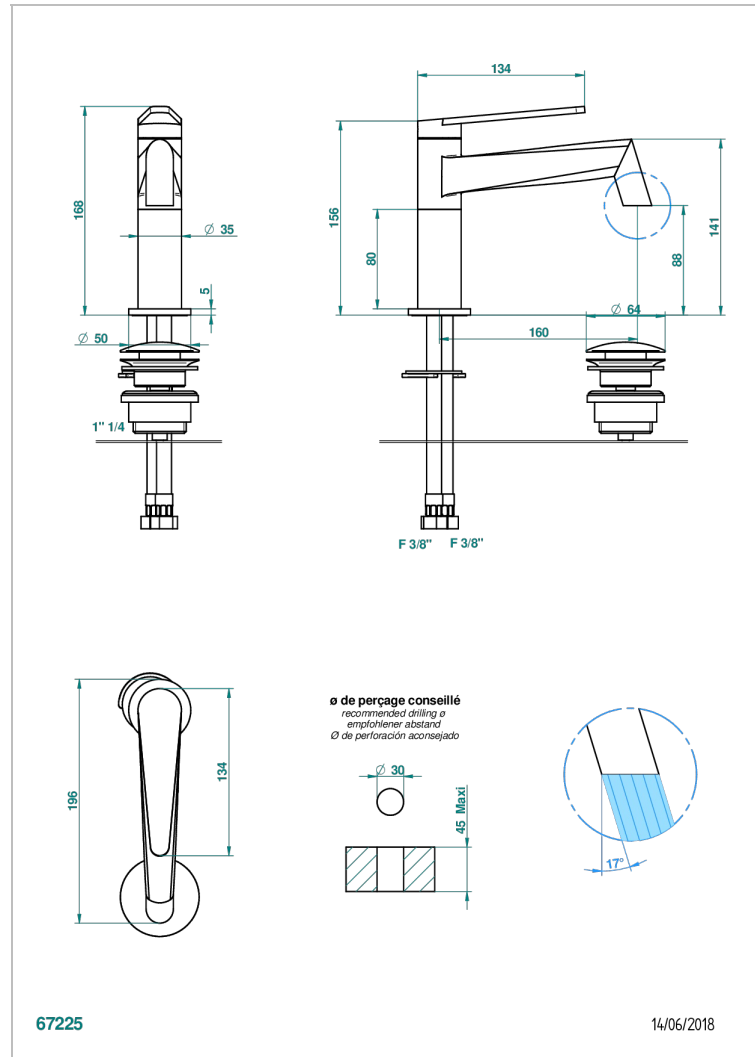

METAMORPHOSE BLACK CERAMIC

G6D-6500/W

Single lever basin mixer with waste - WRAS approved

THG[®]
PARIS

CHARACTERISTIC

- WRAS : 2006339

STANDARDS

AVAILABLE FINITIONS