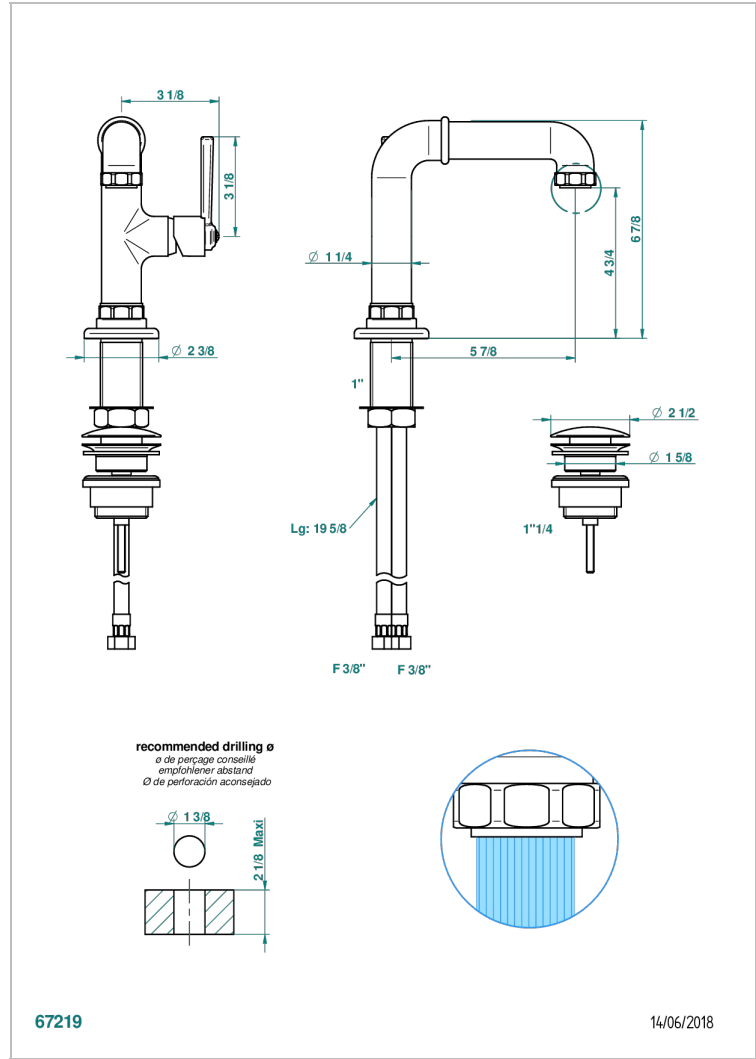

SAINT-GERMAIN WITH LEVER

G7D-6500/W

Single lever basin mixer with waste - WRAS approved

CHARACTERISTIC

- WRAS : 2006339

STANDARDS

AVAILABLE FINITIONS

Antique nickel - H28
Black ceram - D30
Blush PVD - H62
Brass color PVD - H49
Brown bronze color PVD - F33
Gold color PVD - H52