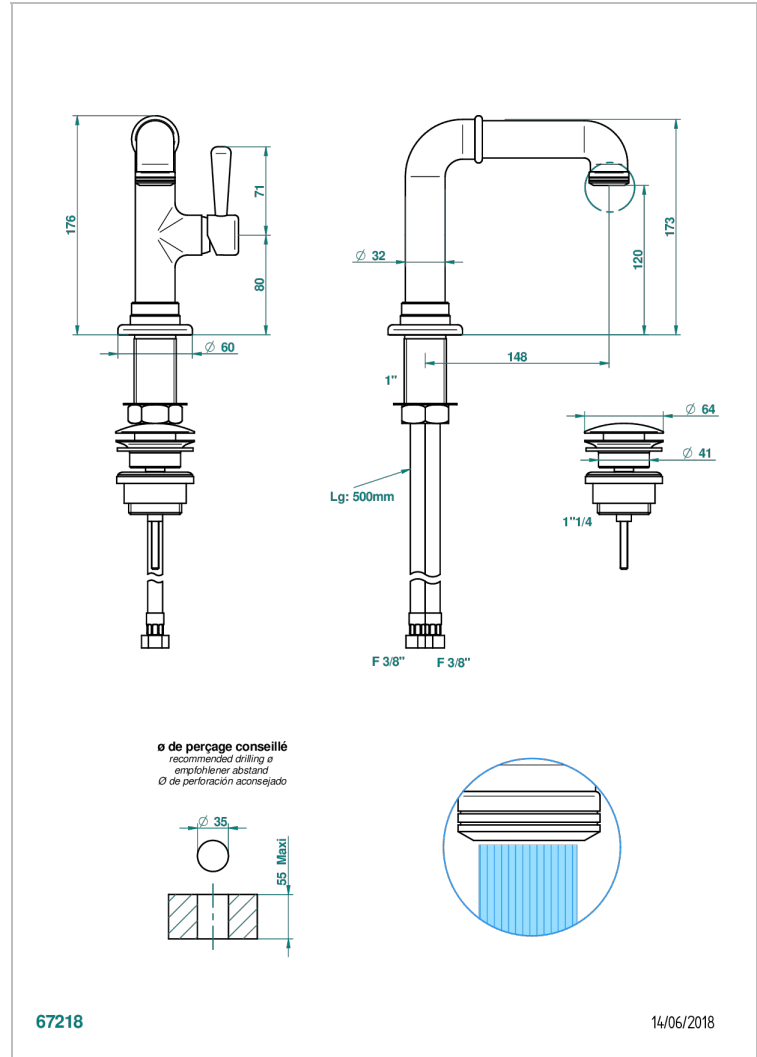

# BEAUBOURG WITH LEVER

G7B-6500/W

Single lever basin mixer with waste - WRAS approved

## CHARACTERISTIC

- WRAS : 2006339