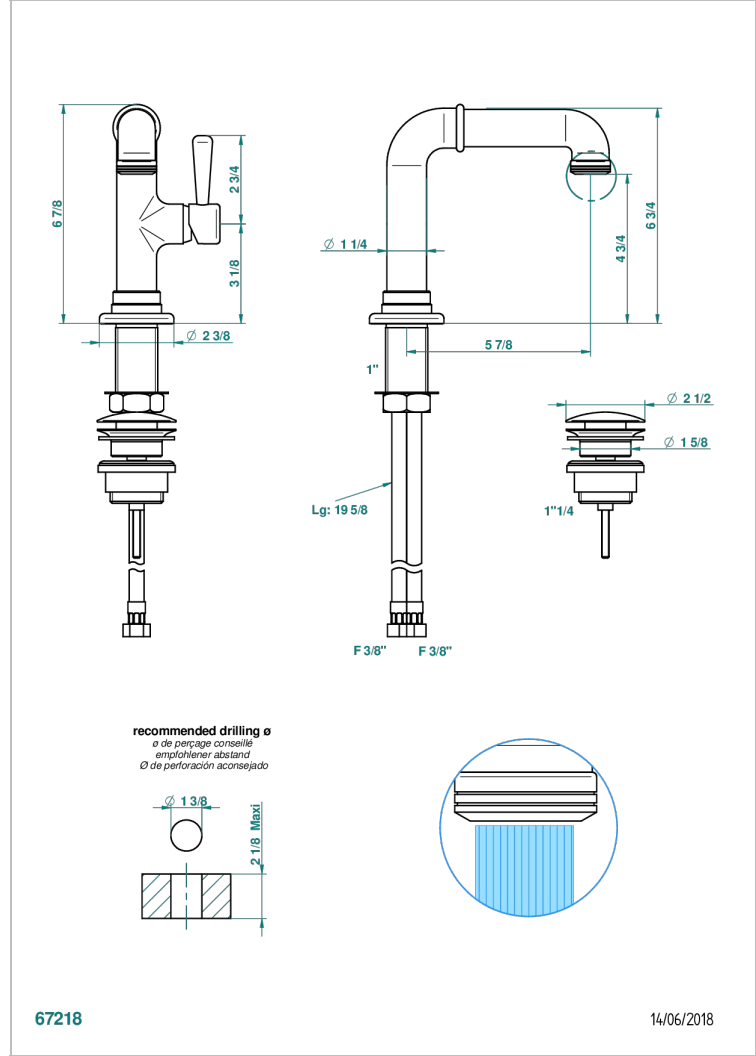

BEAUBOURG WITH LEVER

G7B-6500/W

Single lever basin mixer with waste - WRAS approved

CHARACTERISTIC

- WRAS : 2006339

STANDARDS

AVAILABLE FINITIONS

Antique nickel - H28
 Black ceram - D30
 Blush PVD - H62
 Brass color PVD - H49
 Brown bronze color PVD - F33
 Gold color PVD - H52