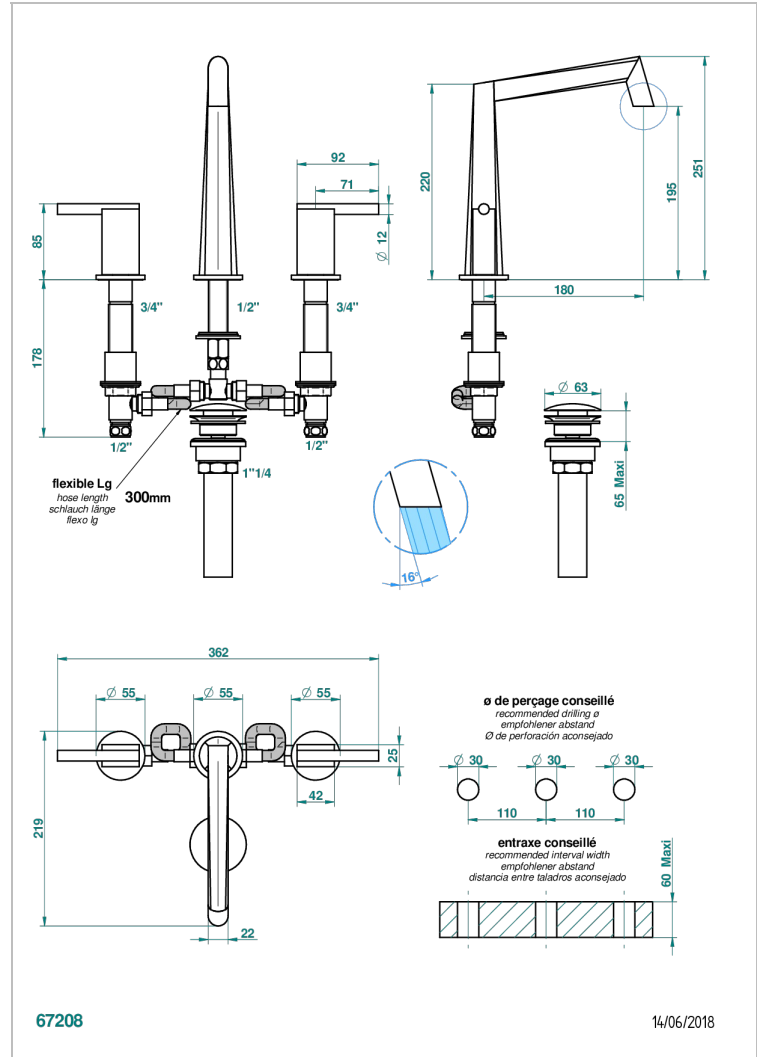

MONTAIGNE VENUS WHITE MARBLE WITH LEVER HANDLES

G3W-151M/US

Rim mounted 3-hole basin mixer with waste for marble

CARACTERÍSTICAS

- Montaigne Venus white marble with lever handles
- Rim mounted 3-hole basin mixer with waste for marble