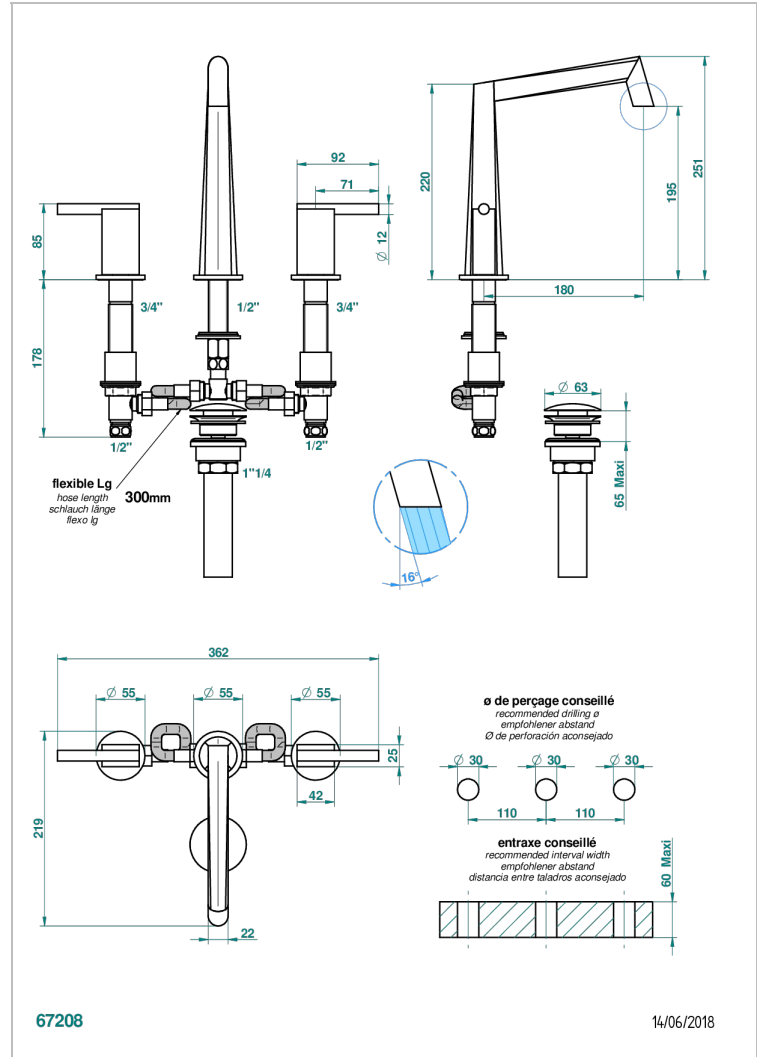

MONTAIGNE VENUS WHITE MARBLE WITH LEVER HANDLES

G3W-151M/US

Widespread lavatory set with drain for 1 1/4" + countertop

CHARACTERISTIC

- Montaigne Vénus white marble with lever handles
- Widespread lavatory set with drain for 1 1/4" + countertop