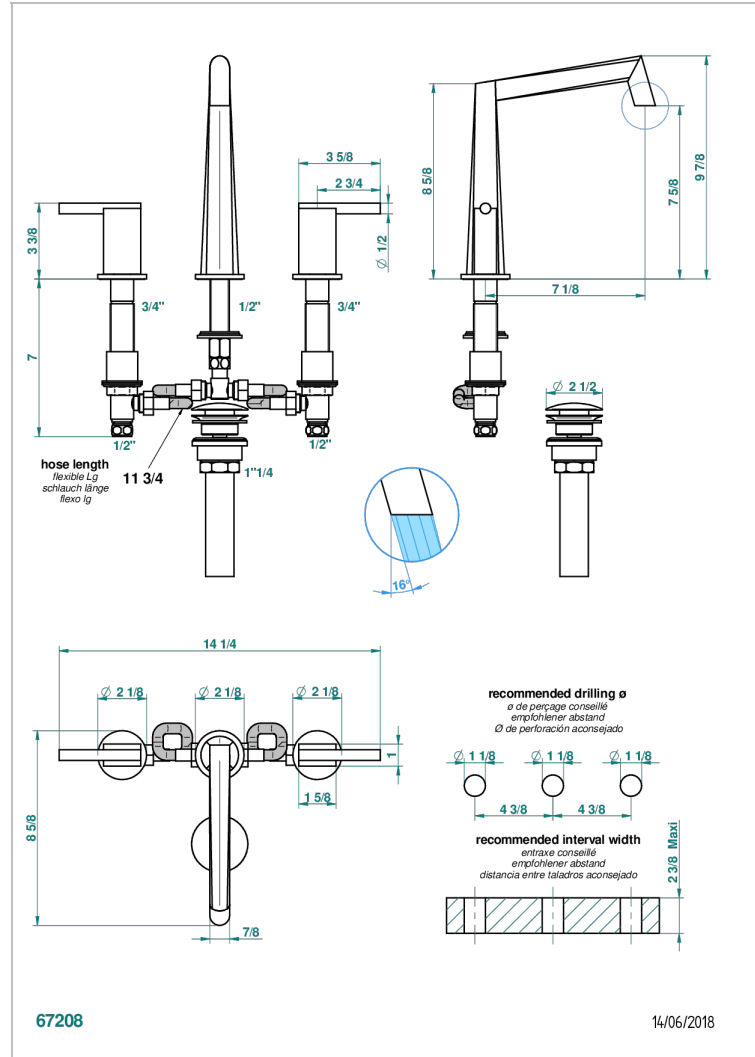

MONTAIGNE VENUS WHITE MARBLE WITH LEVER HANDLES

G3W-151M/US

Rim mounted 3-hole basin mixer with waste for marble

CARACTERÍSTICAS

- Montaigne Venus white marble with lever handles
- Rim mounted 3-hole basin mixer with waste for marble