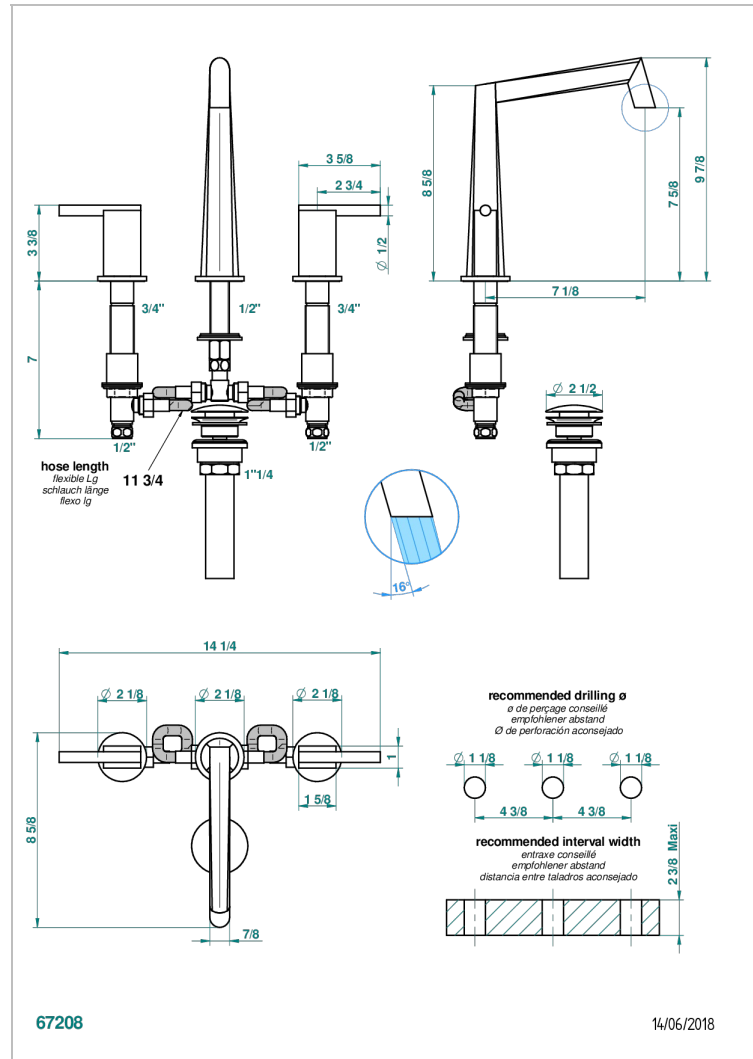

MONTAIGNE VENUS WHITE MARBLE WITH LEVER HANDLES

G3W-151M/US

Widespread lavatory set with drain for 1 1/4" + countertop

CHARACTERISTIC

- Montaigne Vénus white marble with lever handles
- Widespread lavatory set with drain for 1 1/4" + countertop