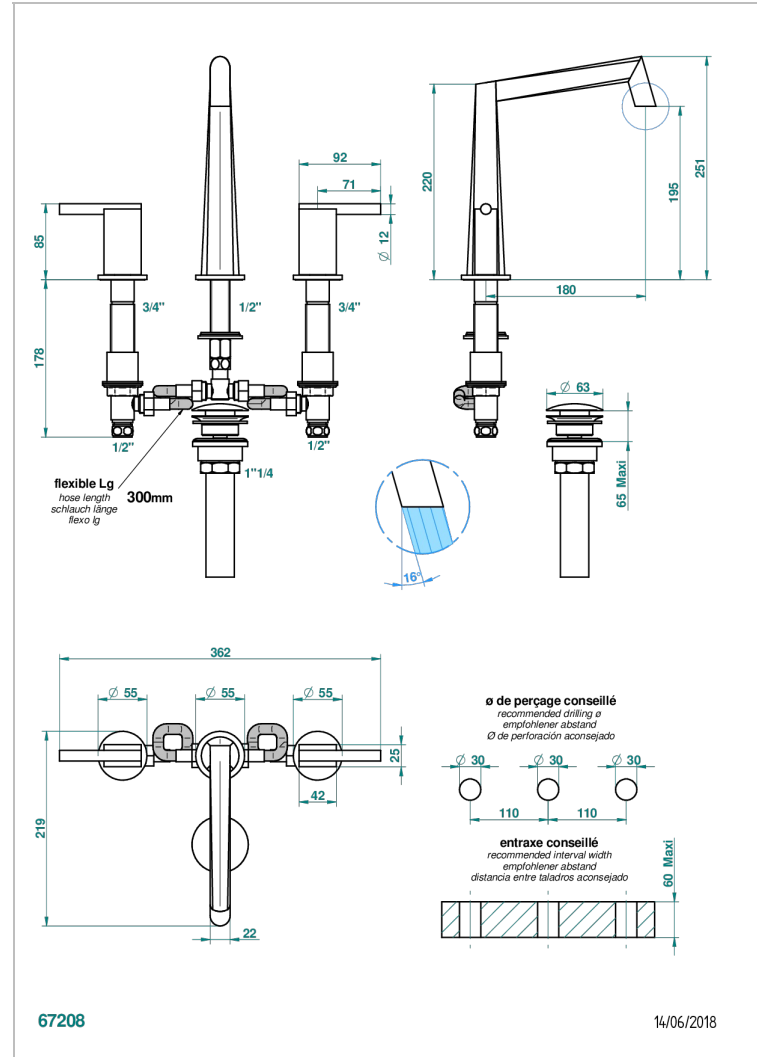

MONTAIGNE LEONARDO GREY MARBLE WITH LEVER HANDLES

G3U-151M/US

Rim mounted 3-hole basin mixer with waste for marble

CARACTERÍSTICAS

- Montaigne Leonardo Grey marble with lever handles
- Rim mounted 3-hole basin mixer with waste for marble