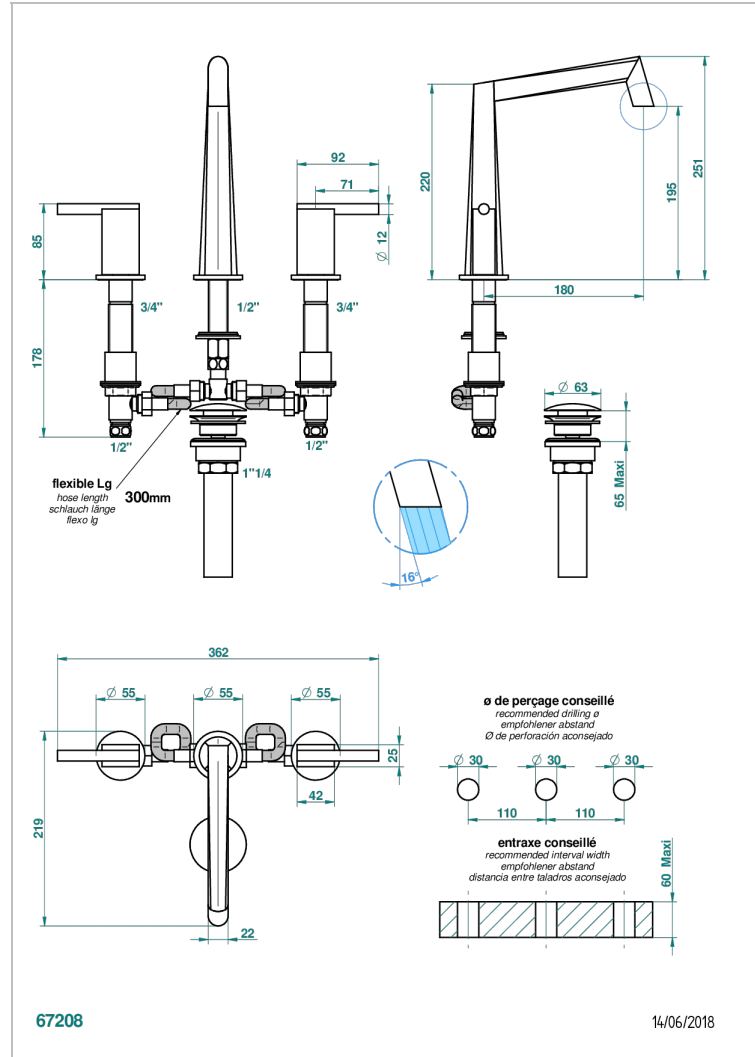

# MONTAIGNE LEONARDO GREY MARBLE WITH LEVER HANDLES

G3U-151M/US

Widespread lavatory set with drain for 1 1/4" + countertop

## CHARACTERISTIC

- Montaigne Leonardo Grey marble with lever handles
- Widespread lavatory set with drain for 1 1/4" + countertop