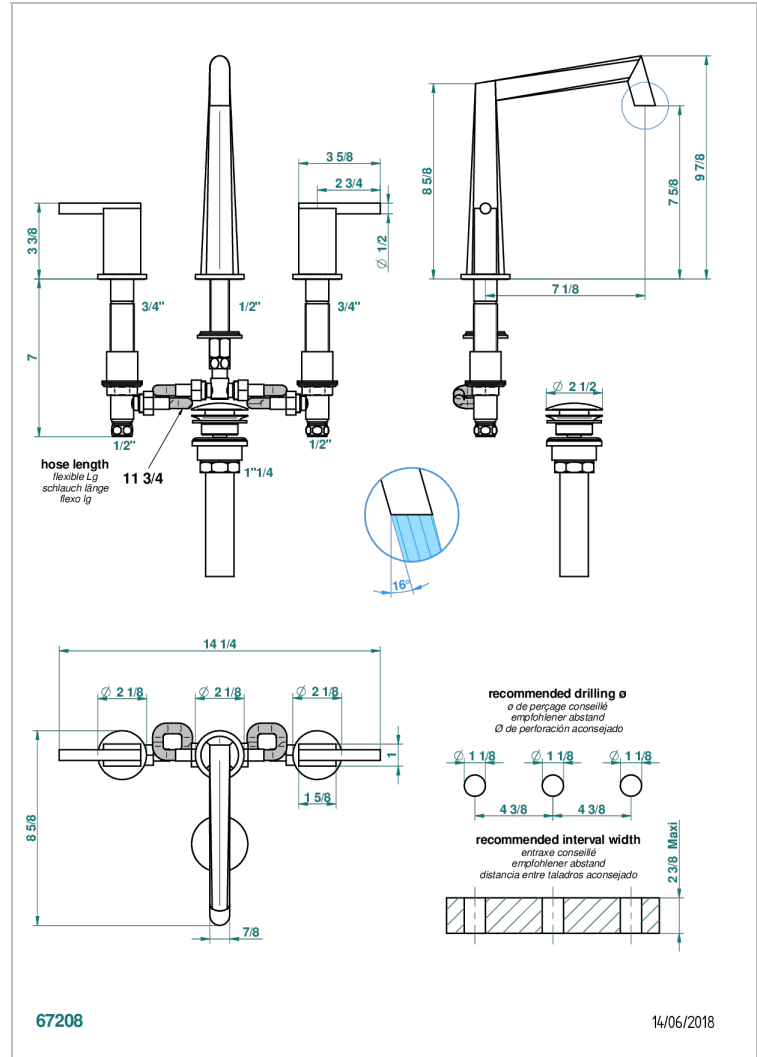

MONTAIGNE LEONARDO GREY MARBLE WITH LEVER HANDLES

G3U-151M/US

Rim mounted 3-hole basin mixer with waste for marble

CARACTERÍSTICAS

- Montaigne Leonardo Grey marble with lever handles
- Rim mounted 3-hole basin mixer with waste for marble

Pvd marrón bronce mate - F34
Pvd umber - H66
Pvd umber mate - H67