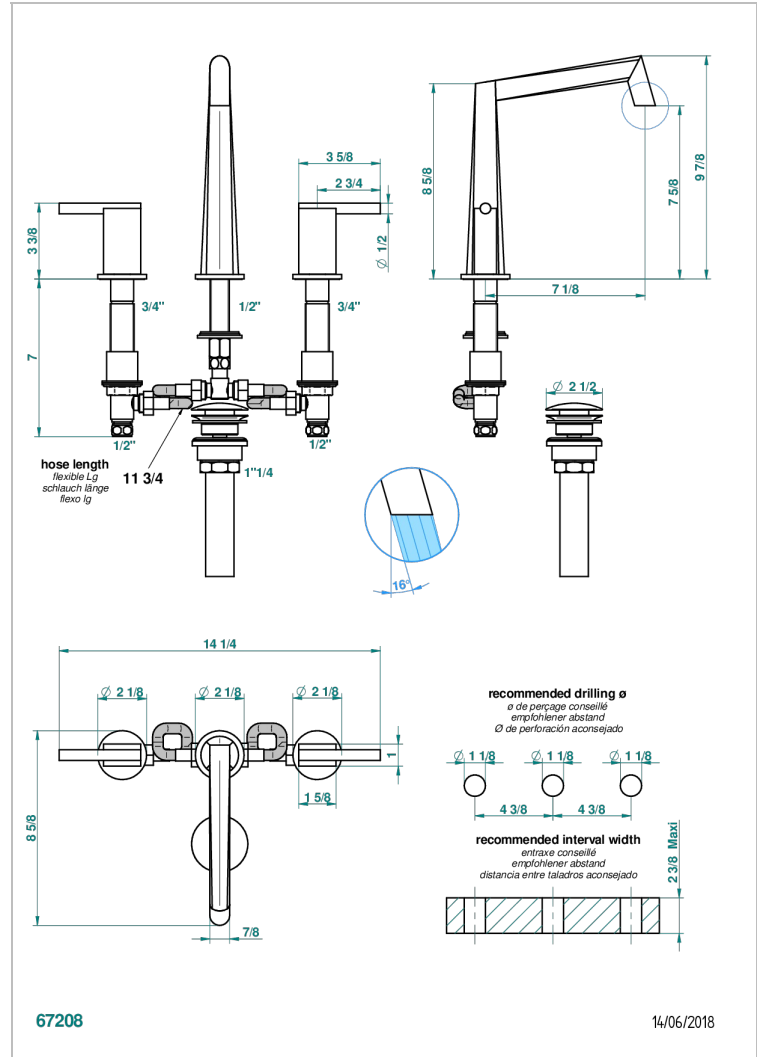

MONTAIGNE LEONARDO GREY MARBLE WITH LEVER HANDLES

G3U-151M/US

Widespread lavatory set with drain for 1 1/4" + countertop

CHARACTERISTIC

- Montaigne Leonardo Grey marble with lever handles
- Widespread lavatory set with drain for 1 1/4" + countertop