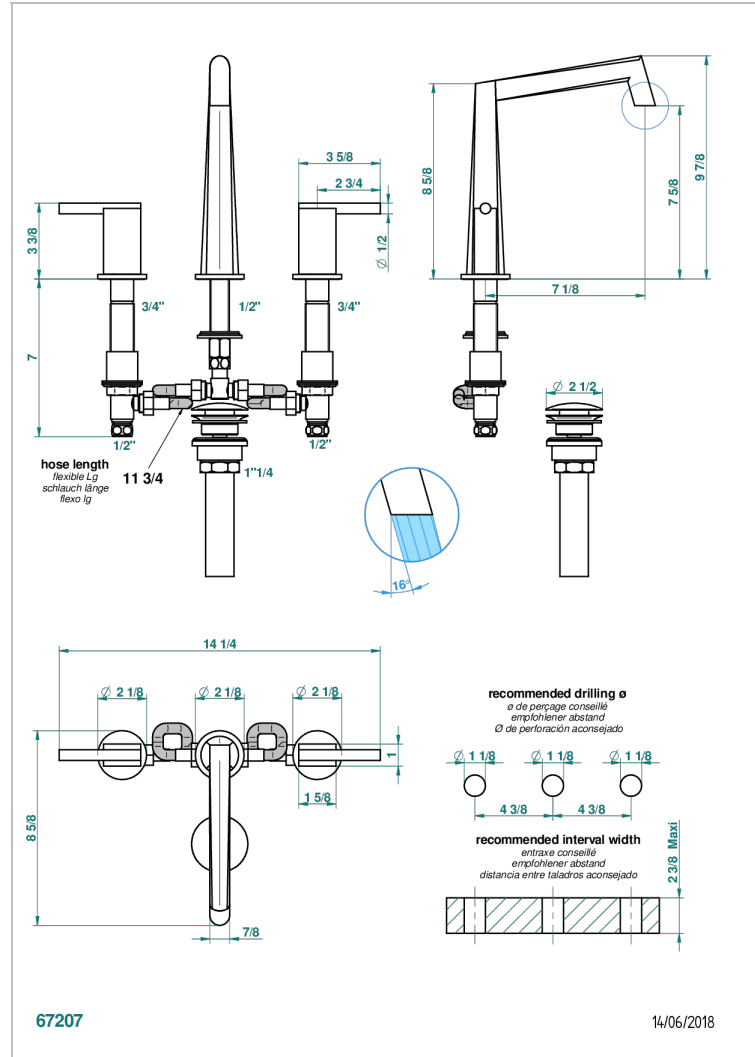

MONTAIGNE GRAND ANTIQUE MARBLE WITH LEVER HANDLES

G3S-151M/US

Widespread lavatory set with drain for 1 1/4" + countertop

CHARACTERISTIC

- Montaigne Grand Antique marble with lever handles
- Widespread lavatory set with drain for 1 1/4" + countertop