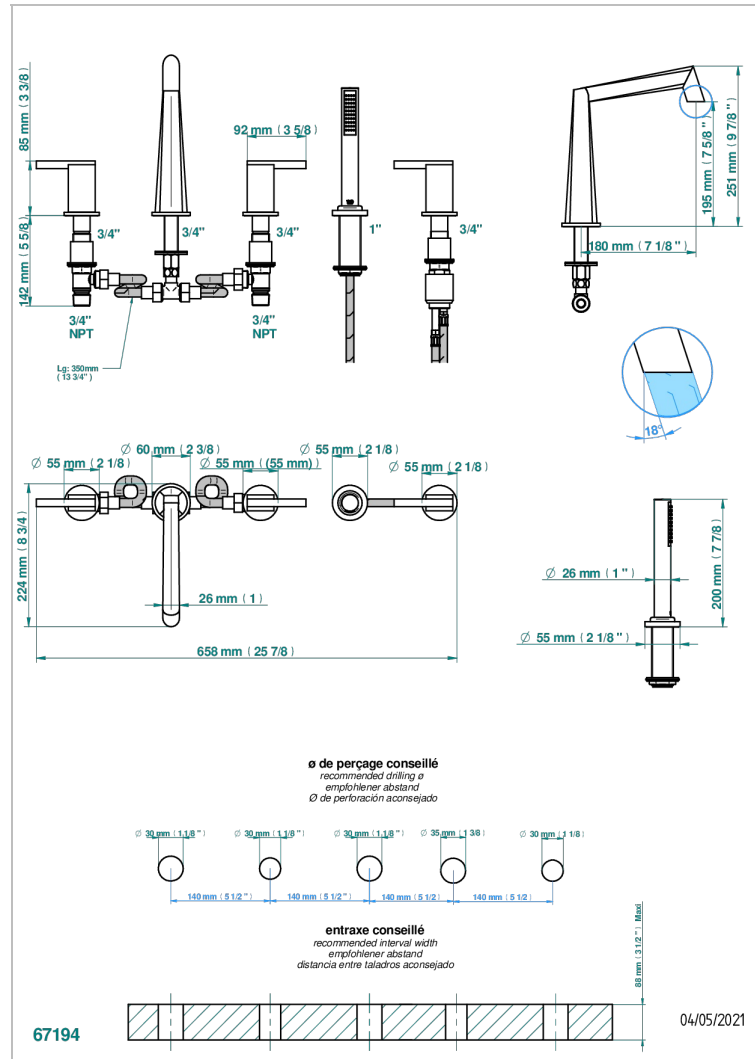

MONTAIGNE VENUS WHITE MARBLE WITH LEVER HANDLES

G3W-1132US

Roman tub set with 2 x 3/4" valves and rim mounted ceramic mixer with progressive cartridge and handshower

CHARACTERISTIC

- Montaigne Vénus white marble with lever handles
- Roman tub set with 2 x 3/4" valves and rim mounted ceramic mixer with progressive cartridge and handshower