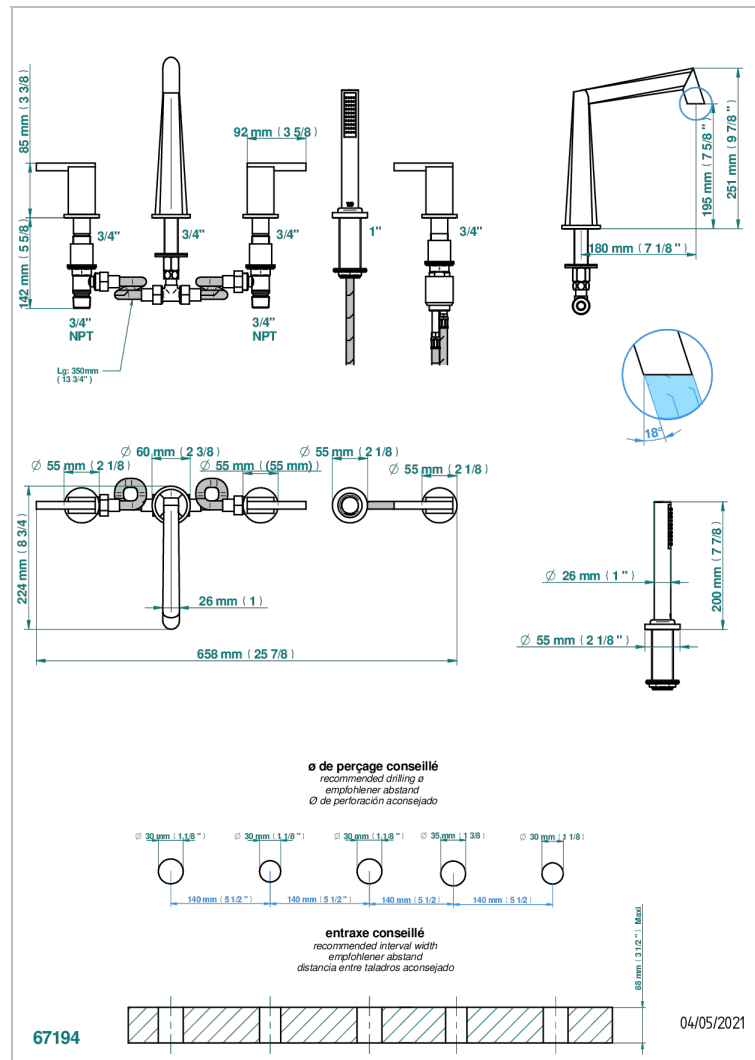

MONTAIGNE VENUS WHITE MARBLE WITH LEVER HANDLES

G3W-1132

5-hole bath/shower mixer with goliath spout, 2 x 3/4" valves, and rim mounted handshower supplied by progressive cartridge mixer

CHARACTERISTIC

- Montaigne Venus white marble with lever handles
- 5-hole bath/shower mixer with goliath spout, 2 x 3/4" valves, and rim mounted handshower supplied by progressive cartridge mixer

AVAILABLE FINITIONS

Antique nickel - H28
Black ceram - D30
Blush PVD - H62
Brass color PVD - H49
Brown bronze color PVD - F33
Gold color PVD - H52

Graphite PVD - H64
Lacquered light bronze - D01
Matt Umber PVD - H67
Matt blush PVD - H60
Matt brass color PVD - H50
Matt brown bronze color PVD - F34