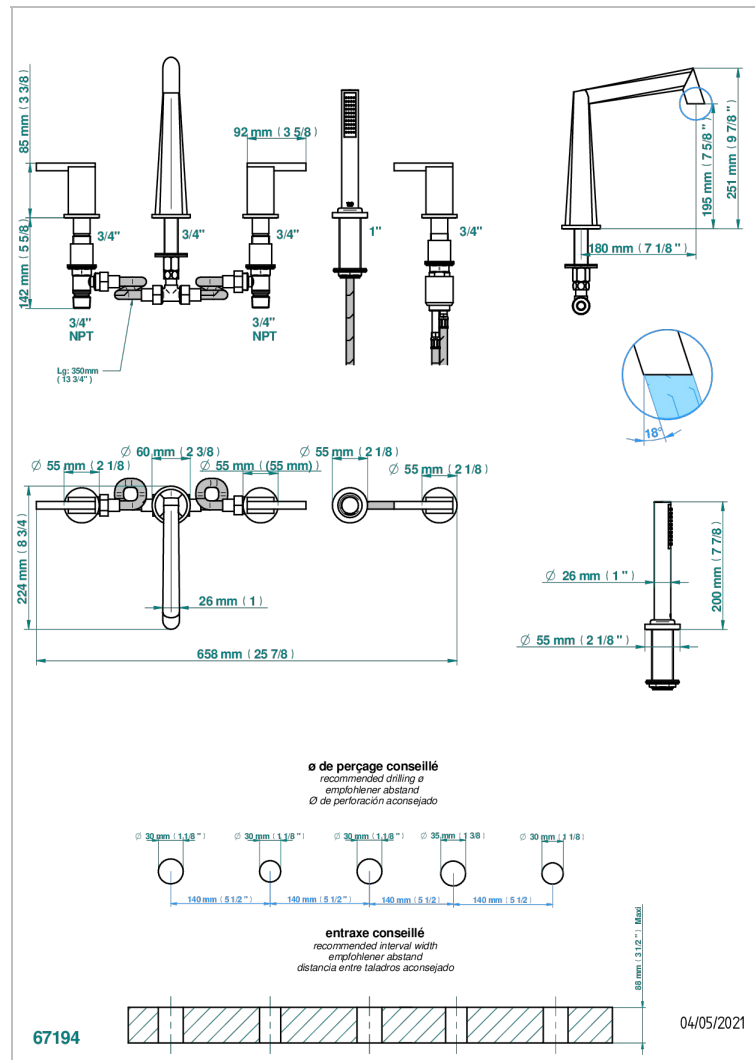

# MONTAIGNE VENUS WHITE MARBLE WITH LEVER HANDLES

G3W-1132

5-hole bath/shower mixer with goliath spout, 2 x 3/4" valves, and rim mounted handshower supplied by progressive cartridge mixer

## CHARACTERISTIC

- Montaigne Venus white marble with lever handles
- 5-hole bath/shower mixer with goliath spout, 2 x 3/4" valves, and rim mounted handshower supplied by progressive cartridge mixer