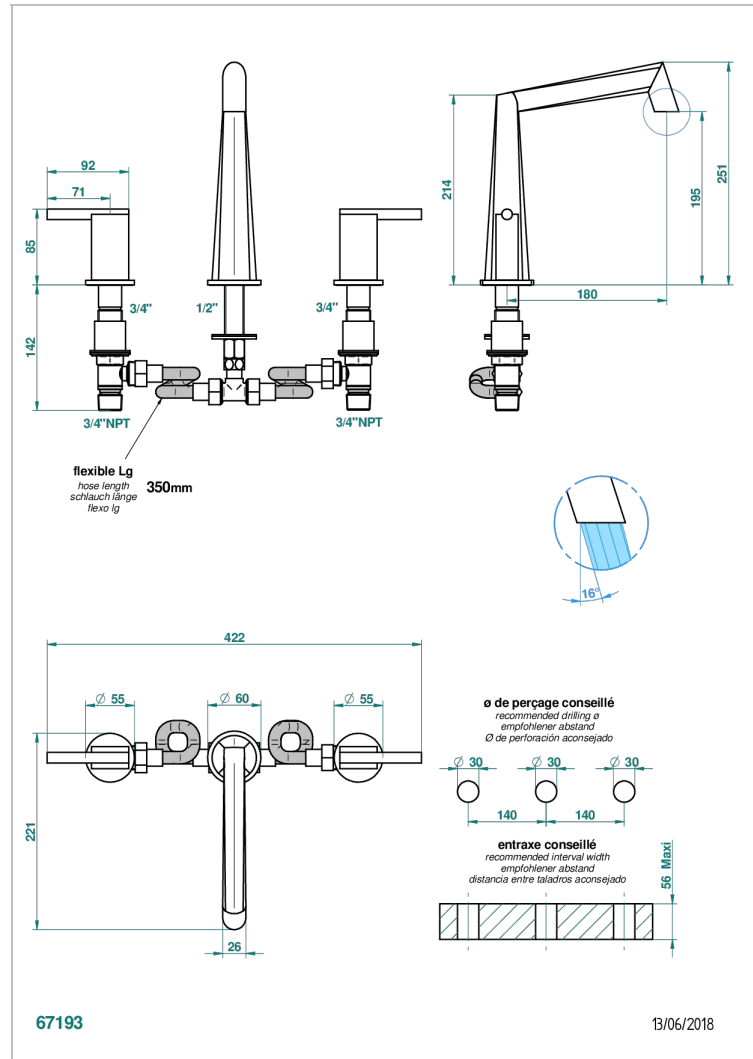

MONTAIGNE VENUS WHITE MARBLE WITH LEVER HANDLES

G3W-25

Rim mounted 3-hole bath mixer, goliath spout

CHARACTERISTIC

- ACS : 18ACCLY403

STANDARDS

AVAILABLE FINITIONS

Antique nickel - H28
Black ceram - D30
Blush PVD - H62
Brass color PVD - H49
Brown bronze color PVD - F33
Gold color PVD - H52