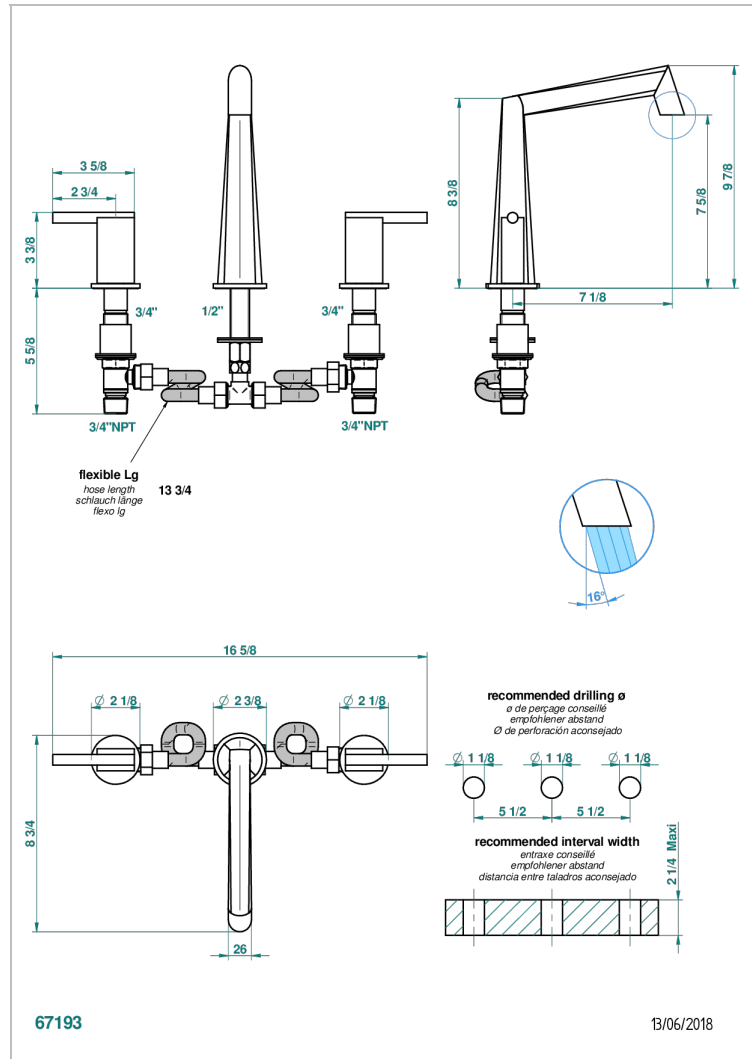

# MONTAIGNE VENUS WHITE MARBLE WITH LEVER HANDLES

G3W-25

Rim mounted 3-hole bath mixer, goliath spout

## CHARACTERISTIC

- ACS : 18ACCLY403