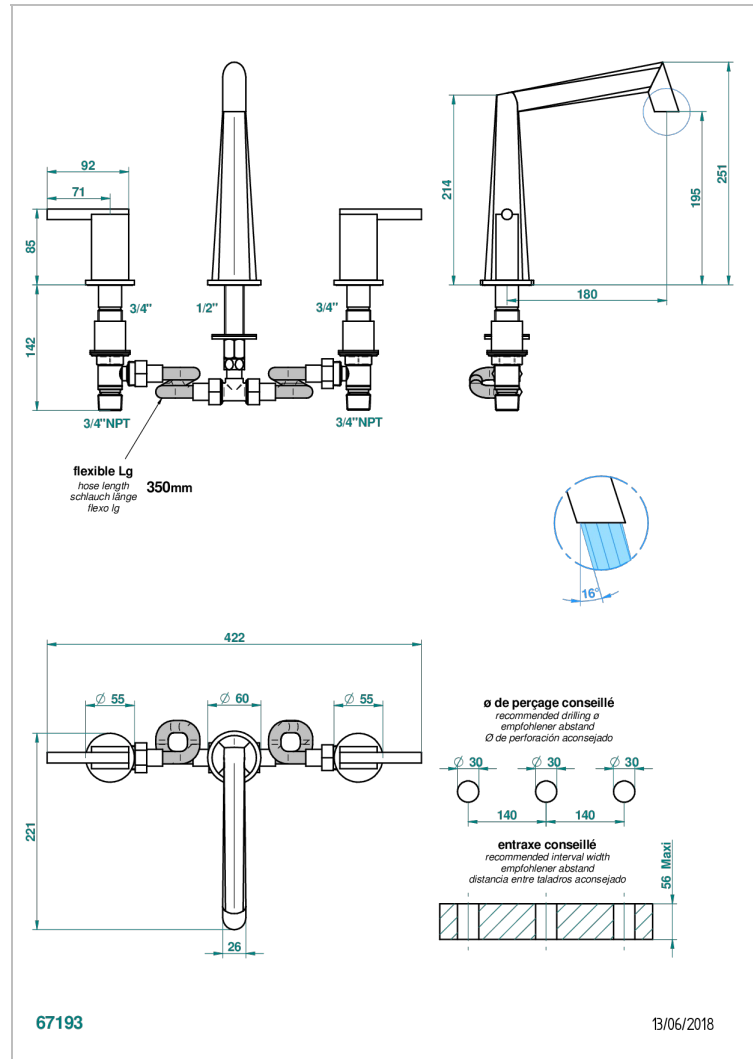

# MONTAIGNE VENUS WHITE MARBLE WITH LEVER HANDLES

G3W-25

Rim mounted 3-hole bath mixer, goliath spout

## CHARACTERISTIC

- ACS : 18ACCLY403