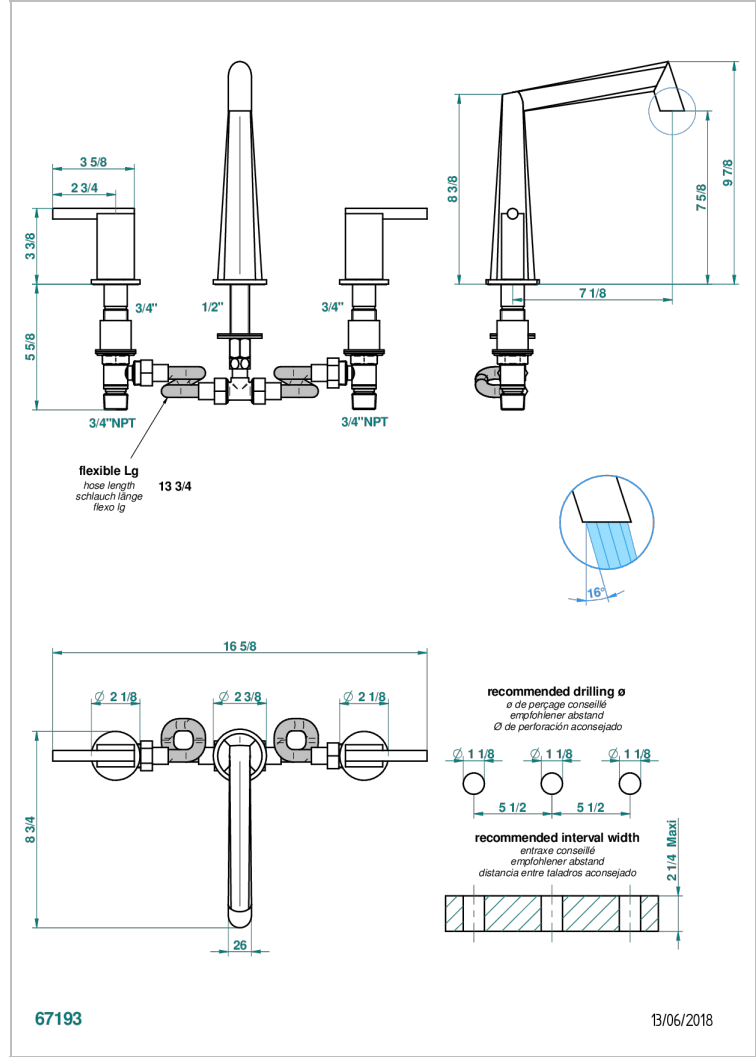

MONTAIGNE VENUS WHITE MARBLE WITH LEVER HANDLES

G3W-25

Rim mounted 3-hole bath mixer, goliath spout

CHARACTERISTIC

- ACS : 18ACCLY403

STANDARDS

AVAILABLE FINITIONS

Antique nickel - H28
Black ceram - D30
Blush PVD - H62
Brass color PVD - H49
Brown bronze color PVD - F33
Gold color PVD - H52