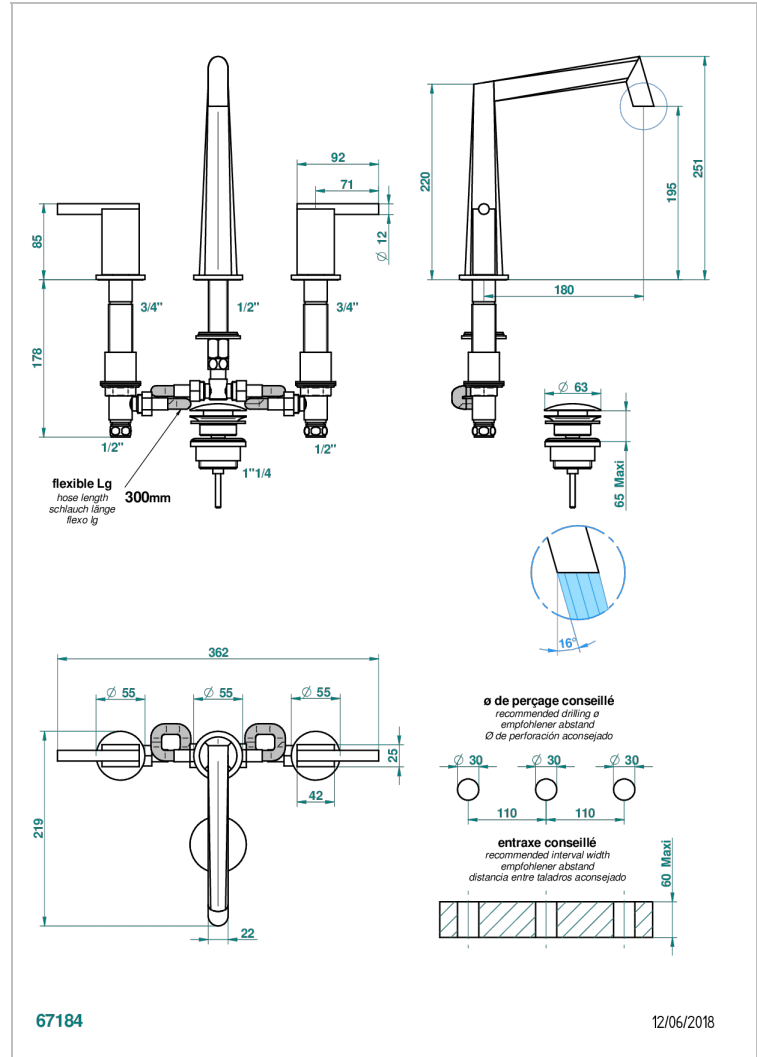

MONTAIGNE LEONARDO GREY MARBLE WITH LEVER HANDLES

G3U-151M

Rim mounted 3-hole basin mixer with waste for marble

CHARACTERISTIC

- ACS : 18ACCLY393
- NF : NF EN 200 - IA - Chrome
- SVGW-SSIGE : 1901-6813

STANDARDS