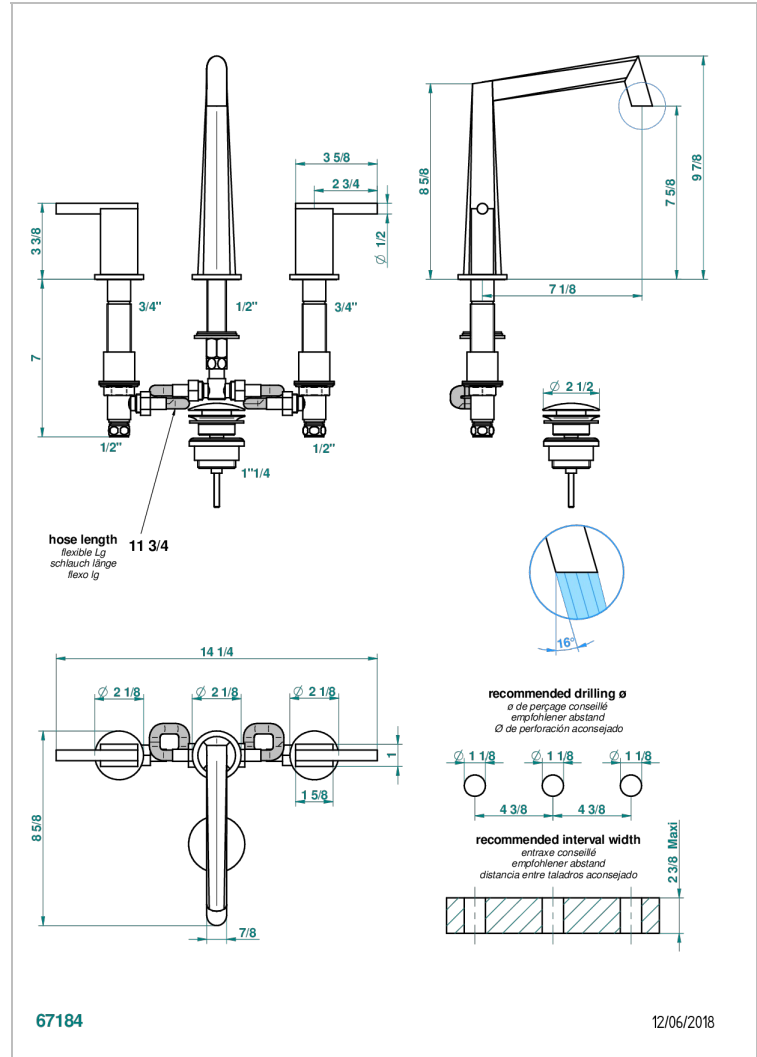

# MONTAIGNE LEONARDO GREY MARBLE WITH LEVER HANDLES

G3U-151M

Rim mounted 3-hole basin mixer with waste for marble

## CHARACTERISTIC

- ACS : 18ACCLY393
- NF : NF EN 200 - IA - Chrome
- SVGW-SSIGE : 1901-6813