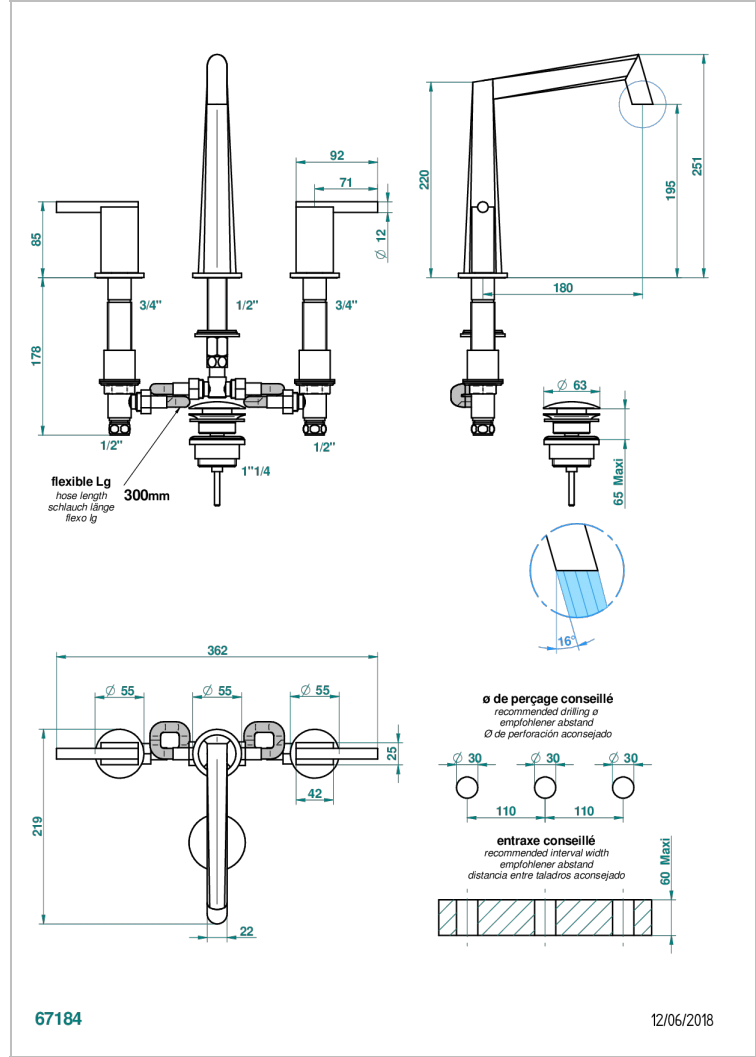

MONTAIGNE LEONARDO GREY MARBLE WITH LEVER HANDLES

G3U-151M

Rim mounted 3-hole basin mixer with waste for marble

CHARACTERISTIC

- ACS : 18ACCLY393
- NF : NF EN 200 - IA - Chrome
- SVGW-SSIGE : 1901-6813

STANDARDS