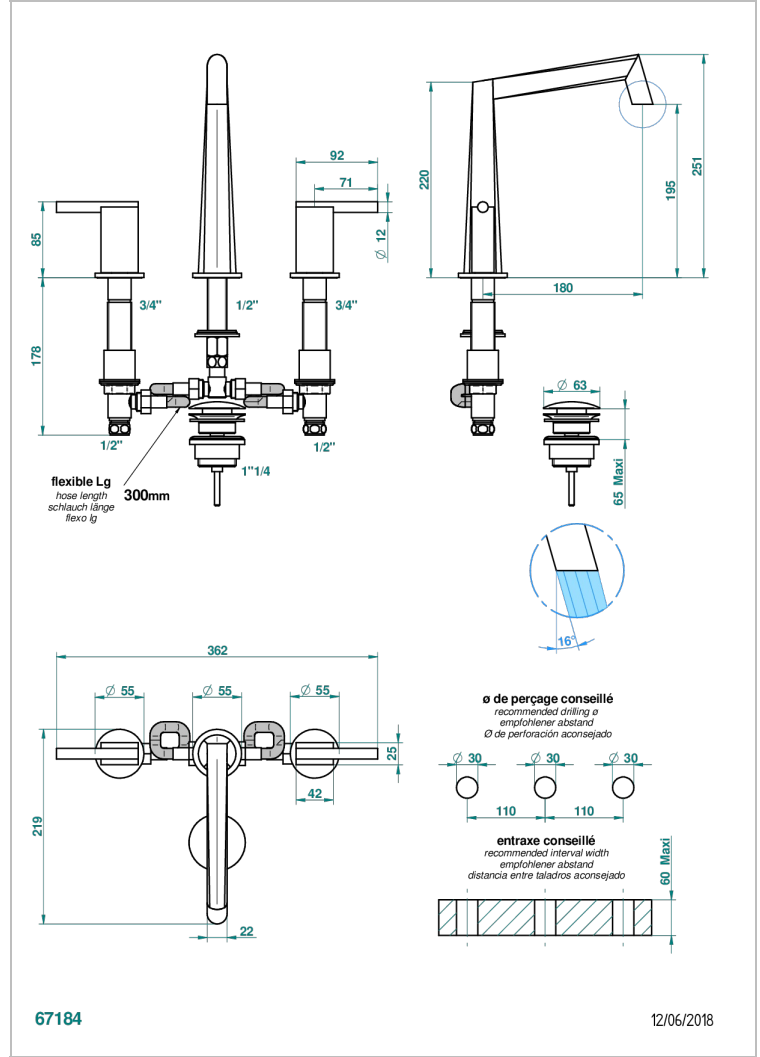

# MONTAIGNE LEONARDO GREY MARBLE WITH LEVER HANDLES

G3U-151M

3孔台盆龙头，带下水器，大理石紧固件