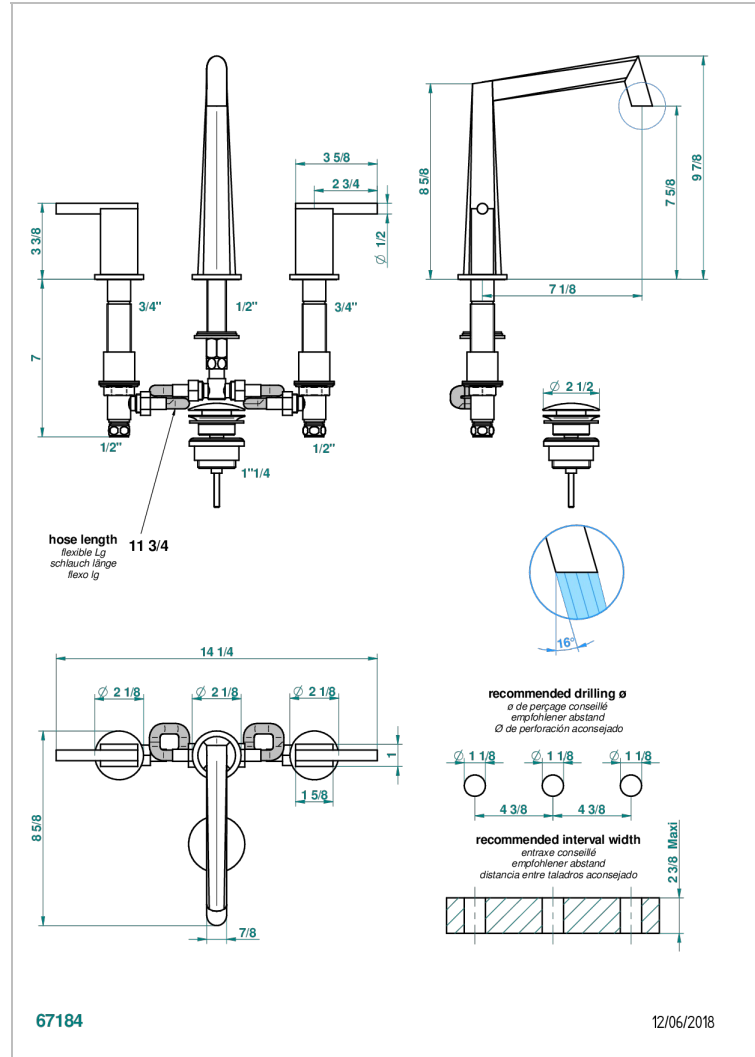

MONTAIGNE LEONARDO GREY MARBLE WITH LEVER HANDLES

G3U-151M

Rim mounted 3-hole basin mixer with waste for marble

CHARACTERISTIC

- ACS : 18ACCLY393
- NF : NF EN 200 - IA - Chrome
- SVGW-SSIGE : 1901-6813

STANDARDS