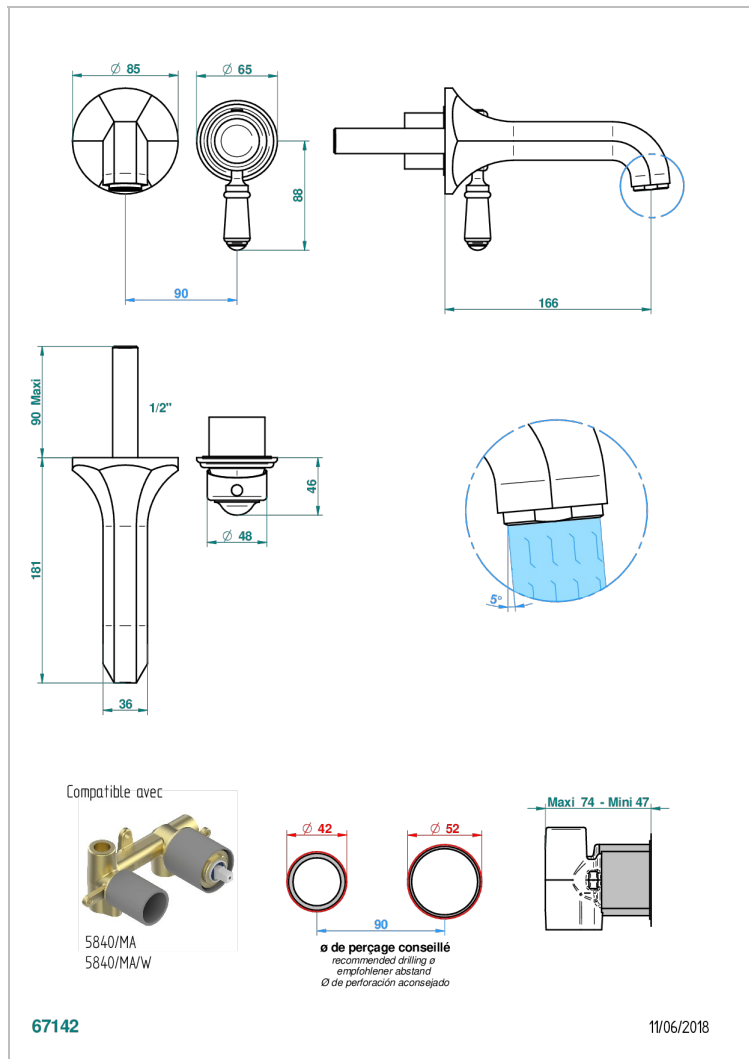

# CHARLESTON CON MANETAS METAL LISO

G3N-6541B

Trim only for Built-in basin mixer with spout (two x 1/2" inlets and one 1/2" outlet), without waste

## CARACTERÍSTICAS

- Charleston con manetas metal liso
- Trim only for Built-in basin mixer with spout (two x 1/2" inlets and one 1/2" outlet), without waste

## PRODUCTOS RELACIONADOS

- Ref. G00-5840/MAUS Rough parts for concealed wall-mounted mixer with 1/2" outlet