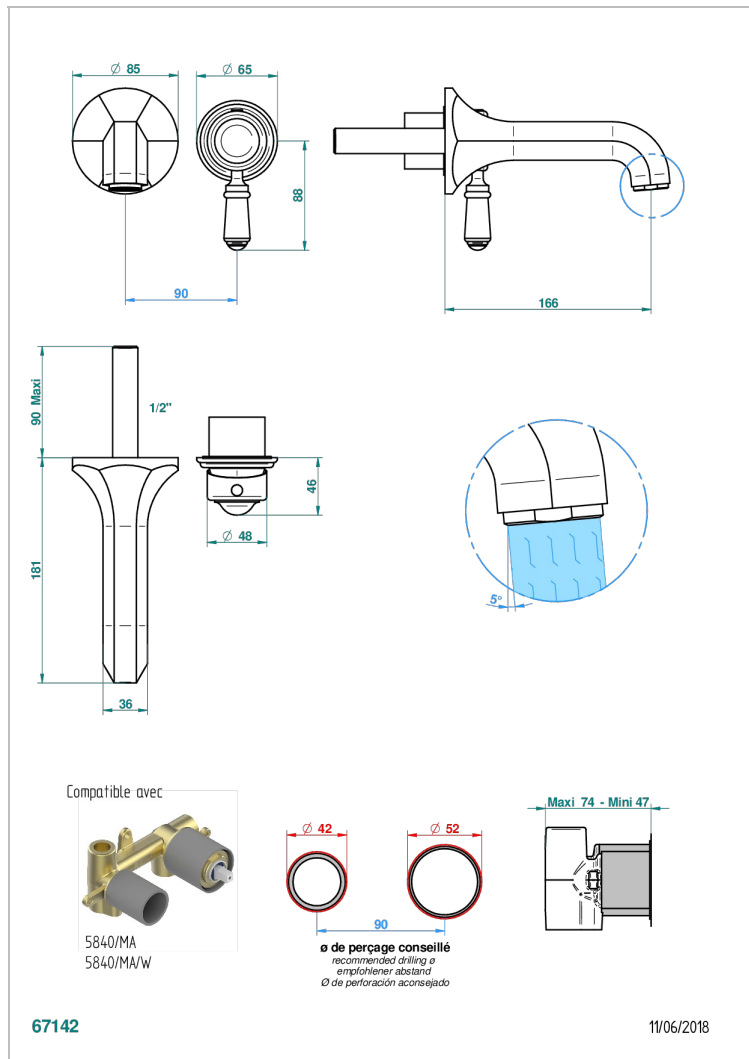

CHARLESTON WITH SMOOTH METAL LEVER HANDLES

G3N-6541B

Trim only for Built-in basin mixer with spout (two x 1/2" inlets and one 1/2" outlet), without waste

CHARACTERISTIC

- Charleston with smooth metal lever handles
- Trim only for Built-in basin mixer with spout (two x 1/2" inlets and one 1/2" outlet), without waste

RELATED SKU'S

- Ref. G00-5840/MAUS Rough parts for concealed wall-mounted mixer with 1/2" outlet

AVAILABLE FINITIONS

Black ceram - D30

Blush PVD - H62

Brass color PVD - H49

Brown bronze color PVD - F33

Chrome polished - A02