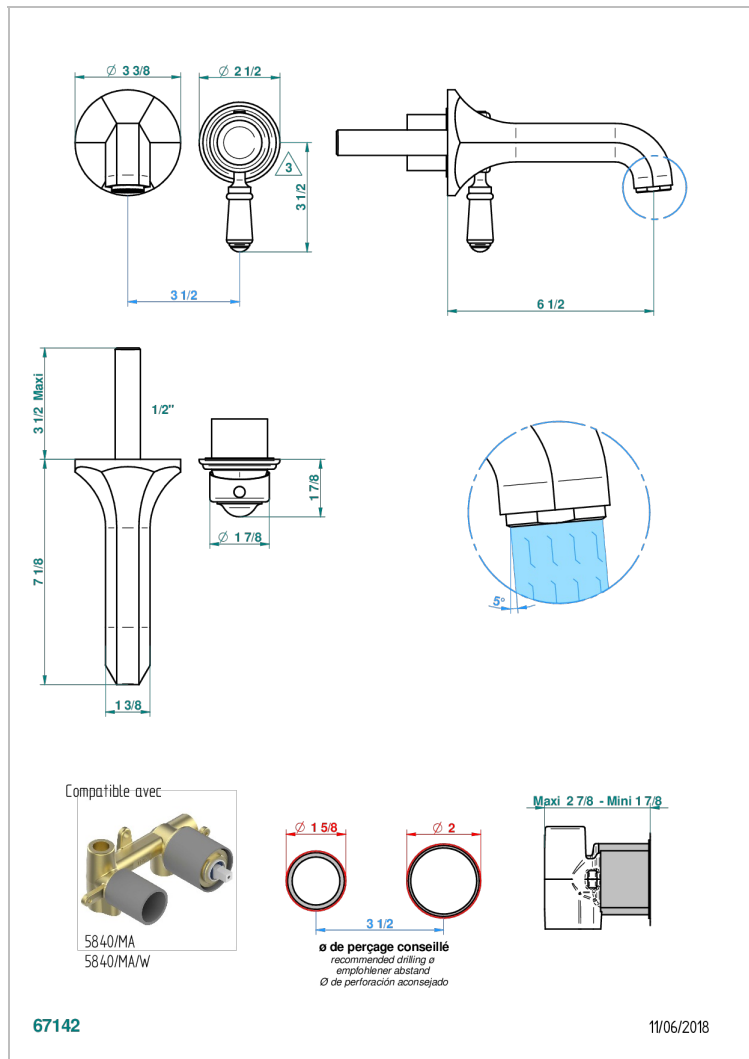

CHARLESTON CON MANETAS METAL LISO

G3N-6541B

Trim only for Built-in basin mixer with spout (two x 1/2" inlets and one 1/2" outlet), without waste

CARACTERÍSTICAS

- Charleston con manetas metal liso
- Trim only for Built-in basin mixer with spout (two x 1/2" inlets and one 1/2" outlet), without waste

PRODUCTOS RELACIONADOS

- Ref. G00-5840/MAUS Rough parts for concealed wall-mounted mixer with 1/2" outlet

ACABADOS DISPONIBLES

Bronce claro - D01
Cerámica negra mate - D30
Cobre viejo mate - H07
Cromo - A02
Cromo / dorado - G02
Cromo mate - C02