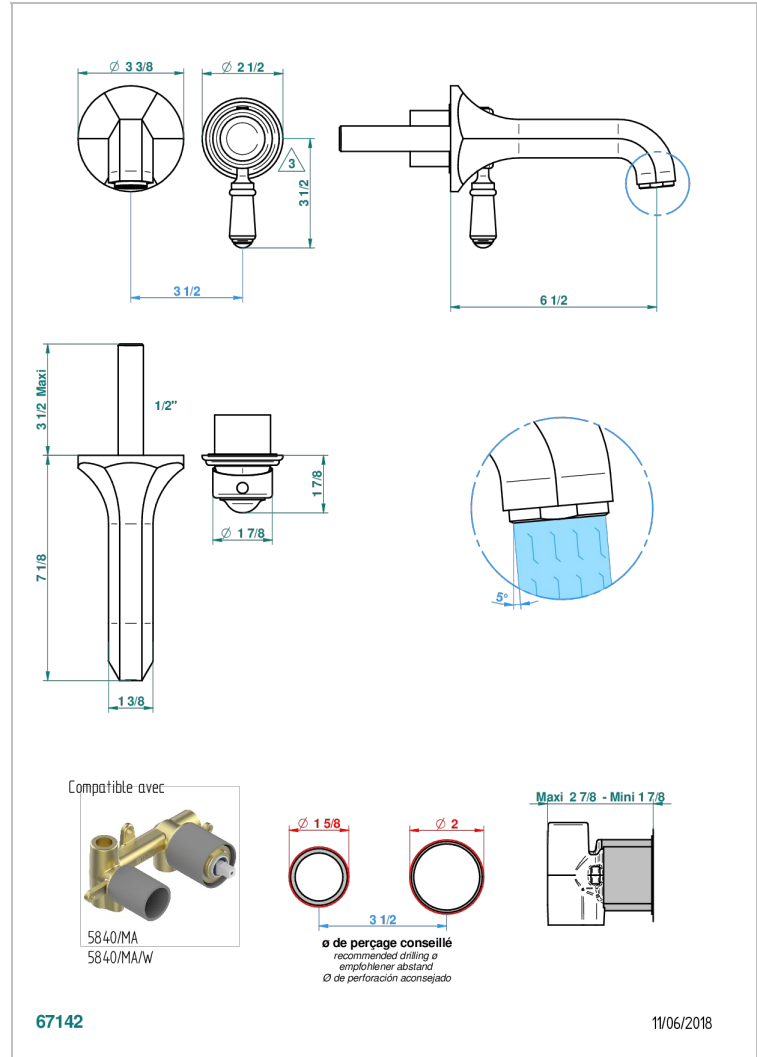

# CHARLESTON WITH SMOOTH METAL LEVER HANDLES

G3N-6541B

Trim only for Built-in basin mixer with spout (two x 1/2" inlets and one 1/2" outlet), without waste

## CHARACTERISTIC

- Charleston with smooth metal lever handles
- Trim only for Built-in basin mixer with spout (two x 1/2" inlets and one 1/2" outlet), without waste

## RELATED SKU'S

- Ref. G00-5840/MAUS Rough parts for concealed wall-mounted mixer with 1/2" outlet