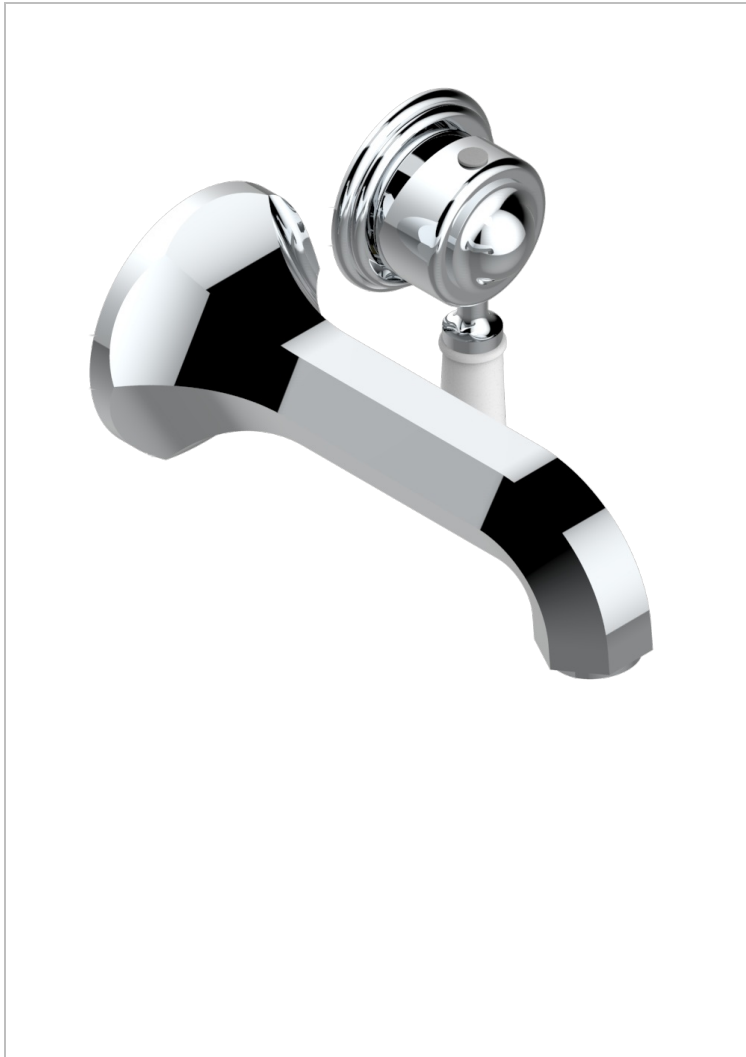

CHARLESTON CON MANETAS

G75-6541B

THG[®]
PARIS

Trim only for Built-in basin mixer with spout (two x 1/2" inlets and one 1/2" outlet), without waste

CARACTERÍSTICAS

- Charleston con manetas
- Trim only for Built-in basin mixer with spout (two x 1/2" inlets and one 1/2" outlet), without waste

PRODUCTOS RELACIONADOS

- Ref. G00-5840/MAUS Rough parts for concealed wall-mounted mixer with 1/2" outlet

ACABADOS DISPONIBLES

Bronce claro - D01
Cerámica negra mate - D30
Cromo - A02
Cromo / dorado - G02
Cromo mate - C02
Dorado - F01

Dorado mate - F07
Dorado pálido - F30
Dorado pálido mate (sin barniz) - F31
Natural smoked Brass - A13
Níquel - B01
Níquel mate - C01

Níquel viejo - H28
Pvd blush - H62
Pvd blush mate - H60
Pvd color latón - H49
Pvd color latón mate - H50
Pvd color níquel - H55