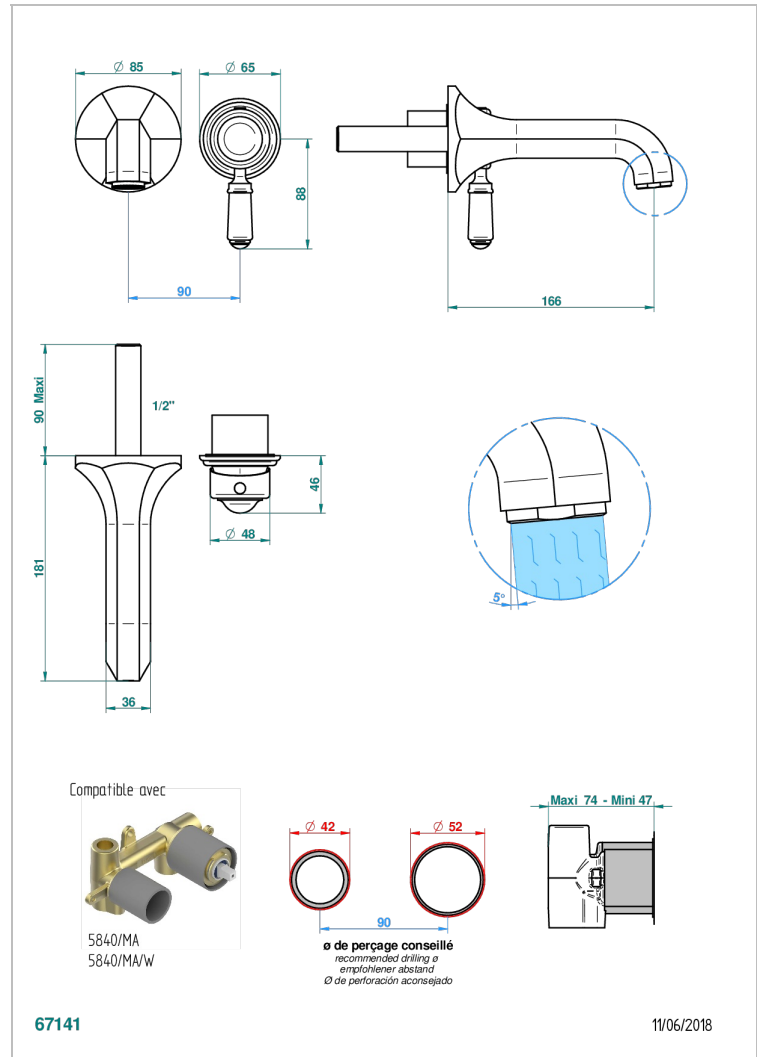

CHARLESTON CON MANETAS

G75-6541B

THG[®]
PARIS

Trim only for Built-in basin mixer with spout (two x 1/2" inlets and one 1/2" outlet), without waste

CARACTERÍSTICAS

- Charleston con manetas
- Trim only for Built-in basin mixer with spout (two x 1/2" inlets and one 1/2" outlet), without waste

PRODUCTOS RELACIONADOS

- Ref. G00-5840/MAUS Rough parts for concealed wall-mounted mixer with 1/2" outlet

ACABADOS DISPONIBLES

Bronce claro - D01
Cerámica negra mate - D30
Cromo - A02
Cromo / dorado - G02
Cromo mate - C02
Dorado - F01