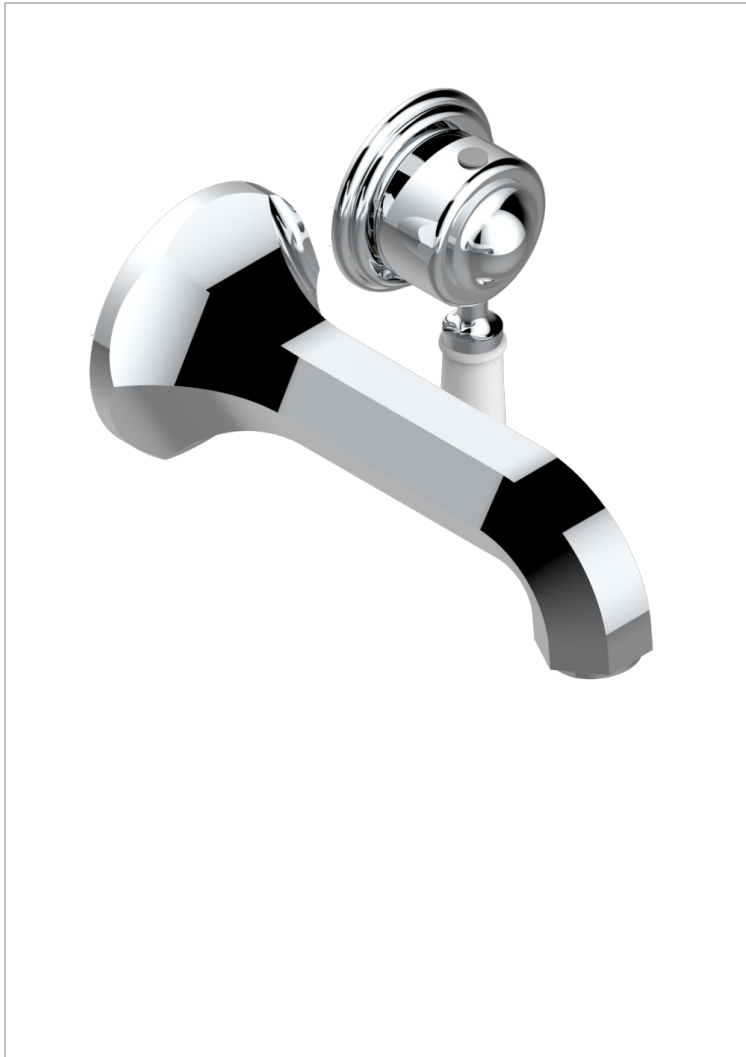

# CHARLESTON WITH LEVER HANDLES

G75-6541B

THG<sup>®</sup>  
PARIS

Trim only for Built-in basin mixer with spout (two x 1/2" inlets and one 1/2" outlet), without waste

## CHARACTERISTIC

- Charleston with lever handles
- Trim only for Built-in basin mixer with spout (two x 1/2" inlets and one 1/2" outlet), without waste

## RELATED SKU'S

- Ref. G00-5840/MAUS Rough parts for concealed wall-mounted mixer with 1/2" outlet