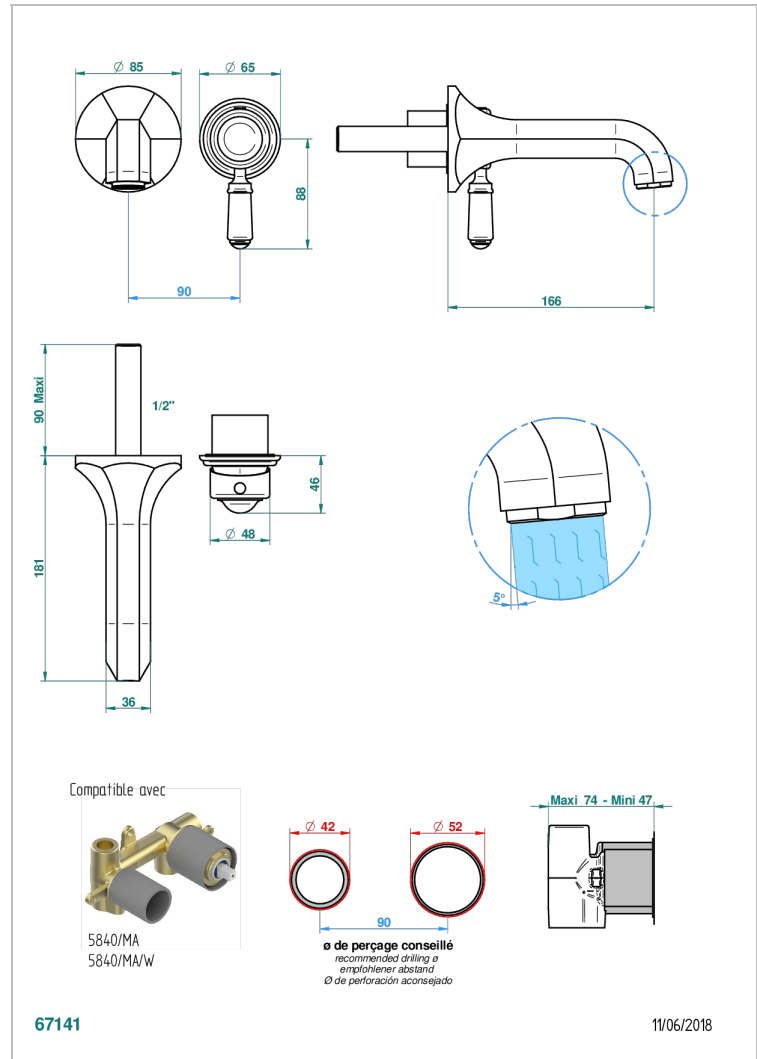

# CHARLESTON WITH LEVER HANDLES

G75-6541B

THG<sup>®</sup>  
PARIS

Trim only for Built-in basin mixer with spout (two x 1/2" inlets and one 1/2" outlet), without waste

## CHARACTERISTIC

- Charleston with lever handles
- Trim only for Built-in basin mixer with spout (two x 1/2" inlets and one 1/2" outlet), without waste

## RELATED SKU'S

- Ref. G00-5840/MAUS Rough parts for concealed wall-mounted mixer with 1/2" outlet