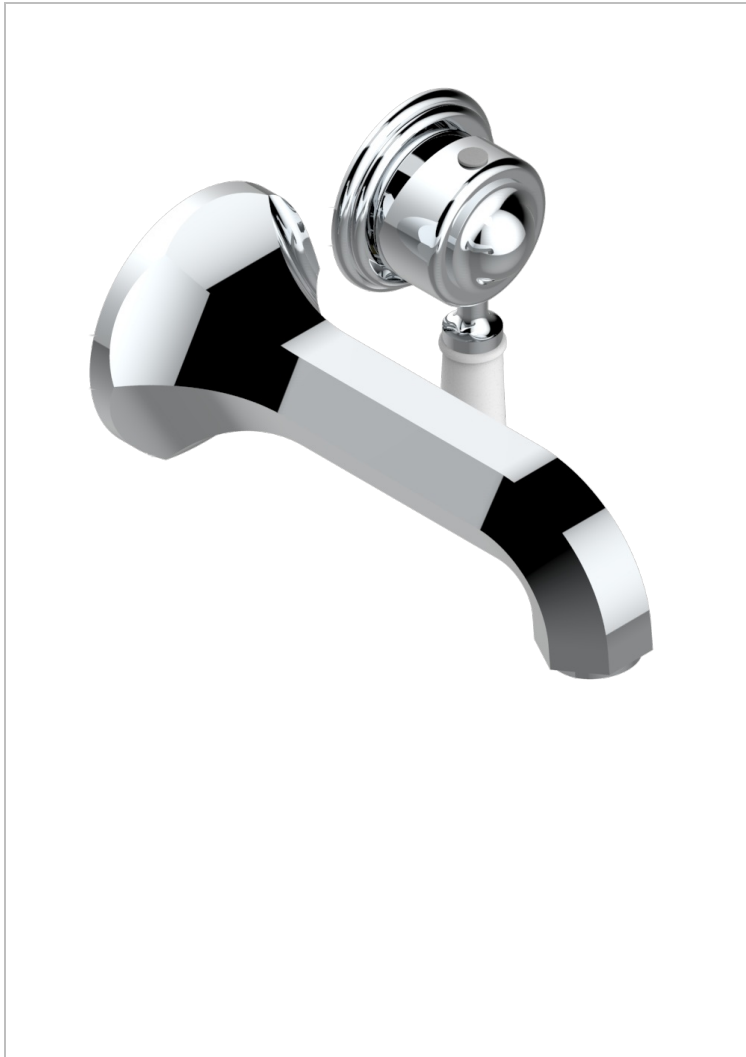

# CHARLESTON CON MANETAS

G75-6541B

THG<sup>®</sup>  
PARIS

Trim only for Built-in basin mixer with spout (two x 1/2" inlets and one 1/2" outlet), without waste

## CARACTERÍSTICAS

- Charleston con manetas
- Trim only for Built-in basin mixer with spout (two x 1/2" inlets and one 1/2" outlet), without waste

## PRODUCTOS RELACIONADOS

- Ref. G00-5840/MAUS Rough parts for concealed wall-mounted mixer with 1/2" outlet

Níquel viejo - H28  
Pvd blush - H62  
Pvd blush mate - H60  
Pvd color latón - H49  
Pvd color latón mate - H50  
Pvd color níquel - H55

Pvd color níquel mate - H56  
Pvd color oro - H52  
Pvd color oro mate - H53  
Pvd grafito - H64  
Pvd grafito mate - H65  
Pvd marrón bronce - F33