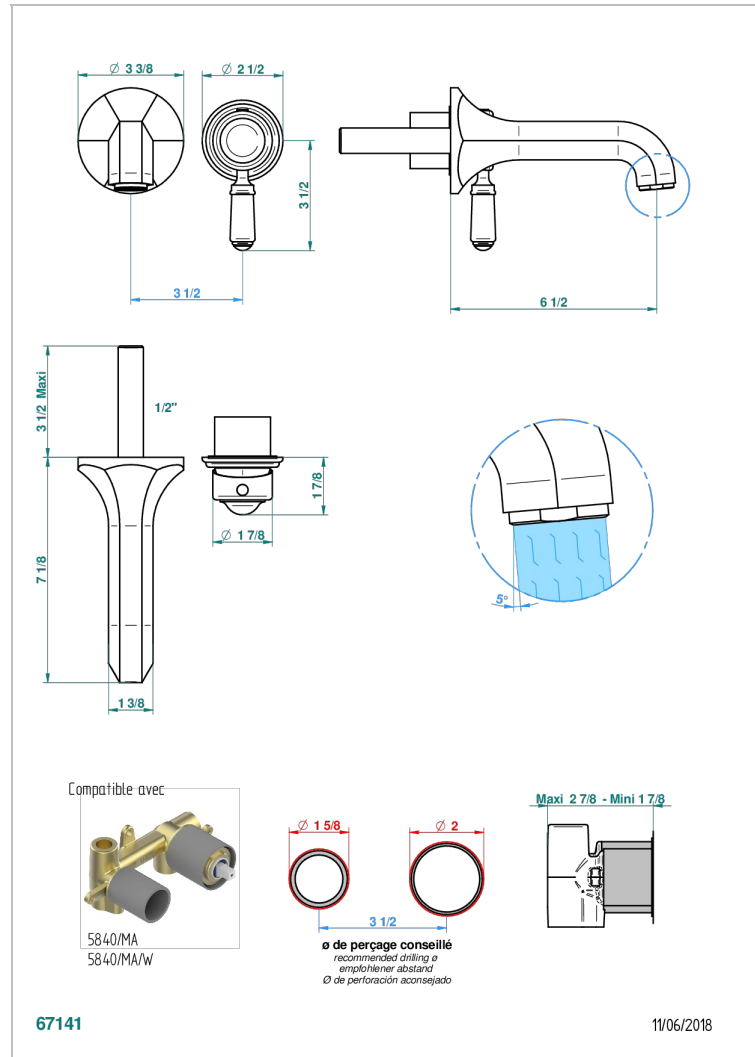

# CHARLESTON CON MANETAS

G75-6541B

THG<sup>®</sup>  
PARIS

Trim only for Built-in basin mixer with spout (two x 1/2" inlets and one 1/2" outlet), without waste

## CARACTERÍSTICAS

- Charleston con manetas
- Trim only for Built-in basin mixer with spout (two x 1/2" inlets and one 1/2" outlet), without waste

## PRODUCTOS RELACIONADOS

- Ref. G00-5840/MAUS Rough parts for concealed wall-mounted mixer with 1/2" outlet