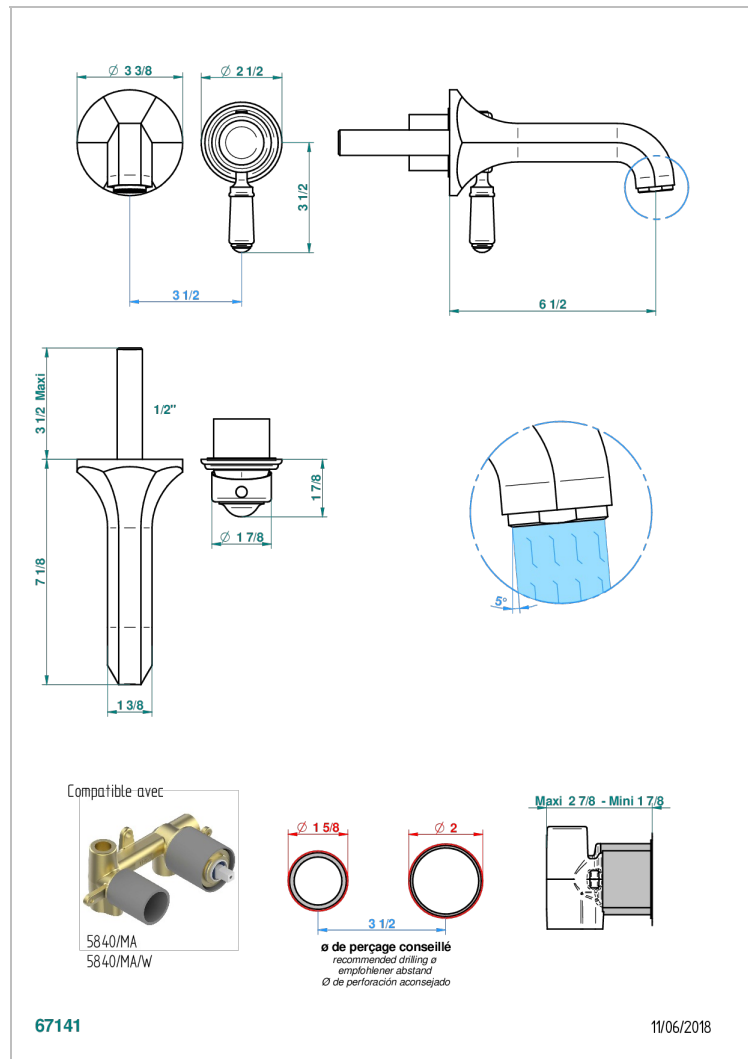

# CHARLESTON WITH LEVER HANDLES

G75-6541B

Trim only for Built-in basin mixer with spout (two x 1/2" inlets and one 1/2" outlet), without waste

## CHARACTERISTIC

- Charleston with lever handles
- Trim only for Built-in basin mixer with spout (two x 1/2" inlets and one 1/2" outlet), without waste

## RELATED SKU'S

- Ref. G00-5840/MAUS Rough parts for concealed wall-mounted mixer with 1/2" outlet