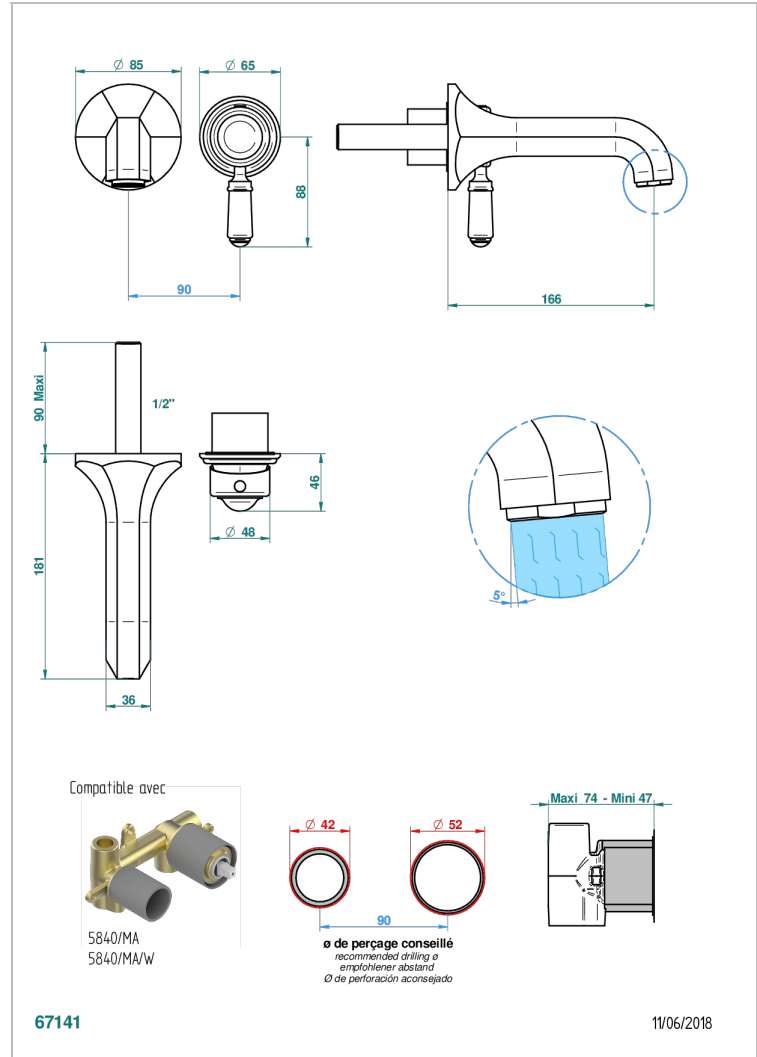

# CHARLESTON WITH LEVER

G75-6541B

THG<sup>®</sup>  
PARIS

Trim only for Built-in basin mixer with spout (two x 1/2" inlets and one 1/2" outlet), without waste

## CHARACTERISTIC

- Charleston with lever
- Trim only for Built-in basin mixer with spout (two x 1/2" inlets and one 1/2" outlet), without waste

## RELATED SKU'S

- Ref. G00-5840/MA Rough parts for concealed wall-mounted mixer with 1/2" outlet