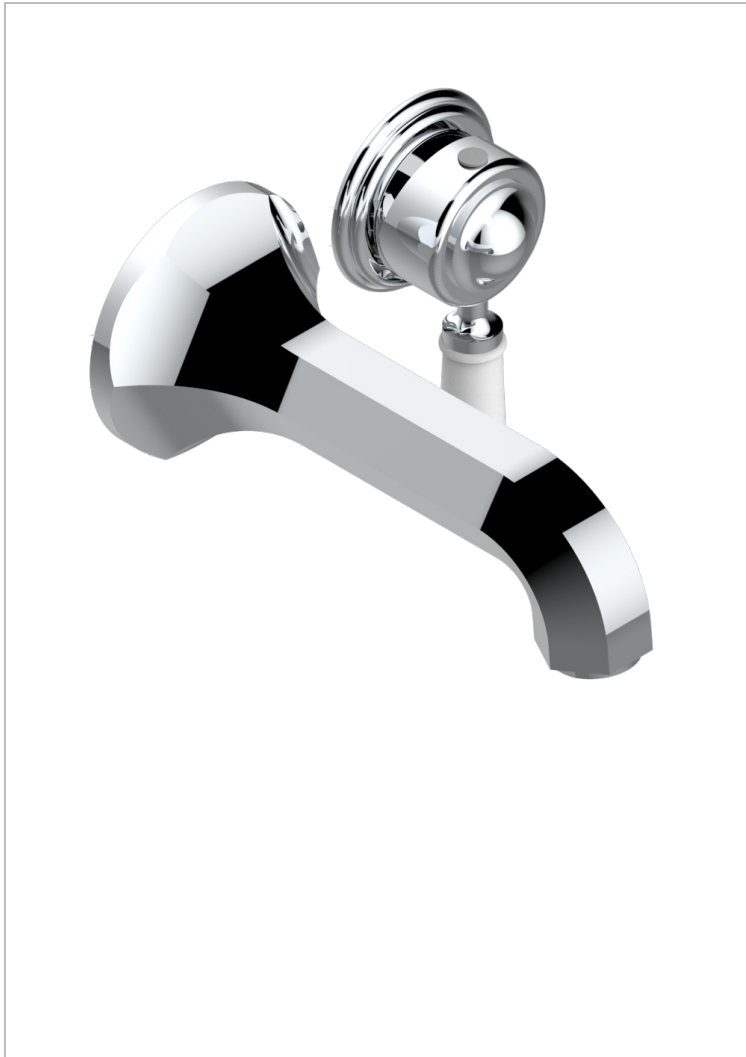

# CHARLESTON WITH LEVER

G75-6541B

THG<sup>®</sup>  
PARIS

Trim only for Built-in basin mixer with spout (two x 1/2" inlets and one 1/2" outlet), without waste

## CHARACTERISTIC

- Charleston with lever
- Trim only for Built-in basin mixer with spout (two x 1/2" inlets and one 1/2" outlet), without waste

## RELATED SKU'S

- Ref. G00-5840/MA Rough parts for concealed wall-mounted mixer with 1/2" outlet

## AVAILABLE FINITIONS

Antique nickel - H28  
Black ceram - D30  
Blush PVD - H62  
Brass color PVD - H49  
Brown bronze color PVD - F33  
Gold color PVD - H52

Graphite PVD - H64  
Lacquered light bronze - D01  
Matt Umber PVD - H67  
Matt blush PVD - H60  
Matt brass color PVD - H50  
Matt brown bronze color PVD - F34