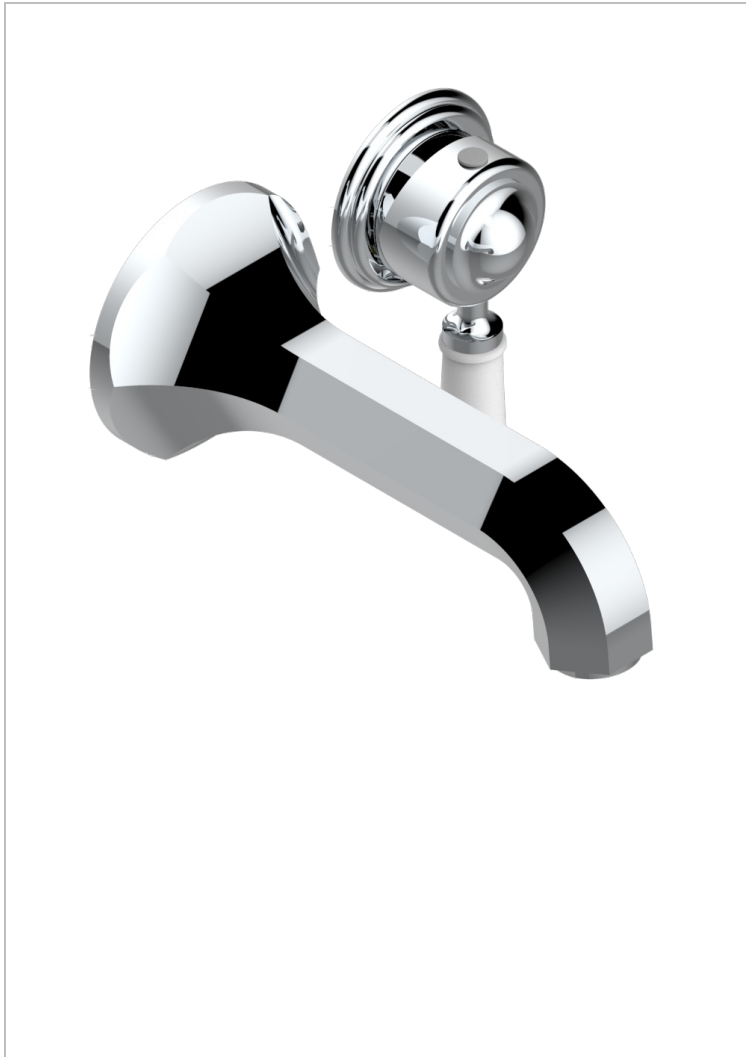

CHARLESTON WITH LEVER

G75-6541B

THG[®]
PARIS

Trim only for Built-in basin mixer with spout (two x 1/2" inlets and one 1/2" outlet), without waste

CHARACTERISTIC

- Charleston with lever
- Trim only for Built-in basin mixer with spout (two x 1/2" inlets and one 1/2" outlet), without waste

RELATED SKU'S

- Ref. G00-5840/MA Rough parts for concealed wall-mounted mixer with 1/2" outlet

AVAILABLE FINITIONS

Antique nickel - H28
Black ceram - D30
Blush PVD - H62
Brass color PVD - H49
Brown bronze color PVD - F33
Gold color PVD - H52