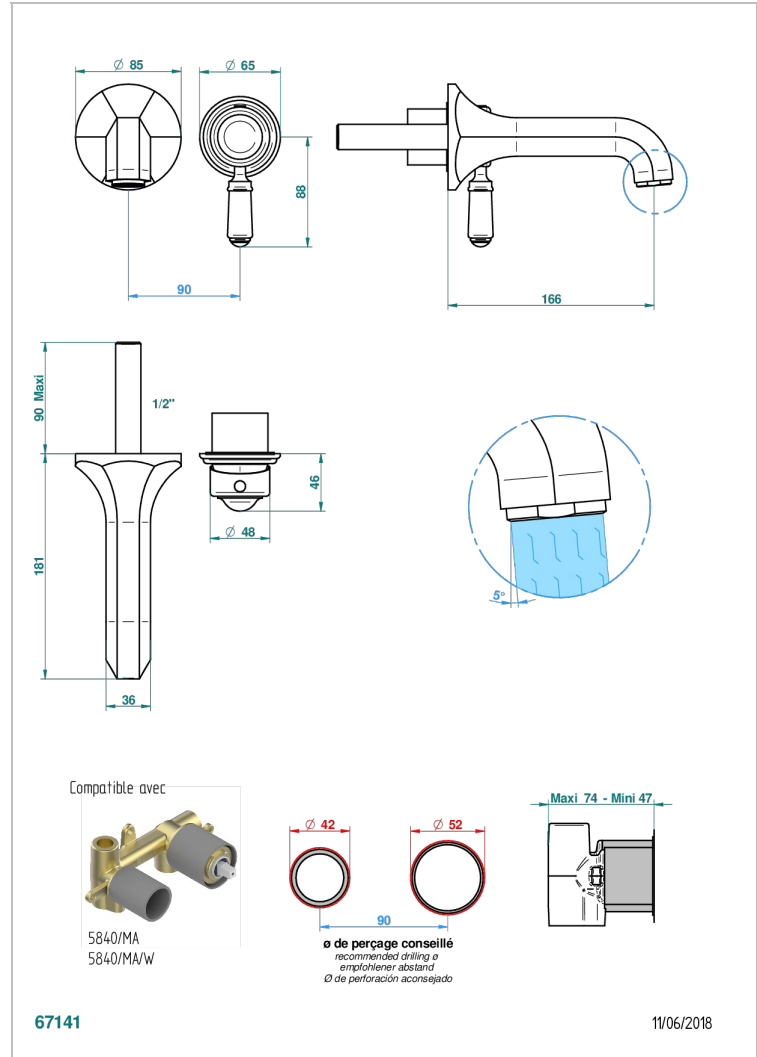

CHARLESTON WITH LEVER

G75-6541B

THG[®]
PARIS

Trim only for Built-in basin mixer with spout (two x 1/2" inlets and one 1/2" outlet), without waste

CHARACTERISTIC

- Charleston with lever
- Trim only for Built-in basin mixer with spout (two x 1/2" inlets and one 1/2" outlet), without waste

RELATED SKU'S

- Ref. G00-5840/MA Rough parts for concealed wall-mounted mixer with 1/2" outlet

AVAILABLE FINITIONS

Antique nickel - H28
Black ceram - D30
Blush PVD - H62
Brass color PVD - H49
Brown bronze color PVD - F33
Gold color PVD - H52