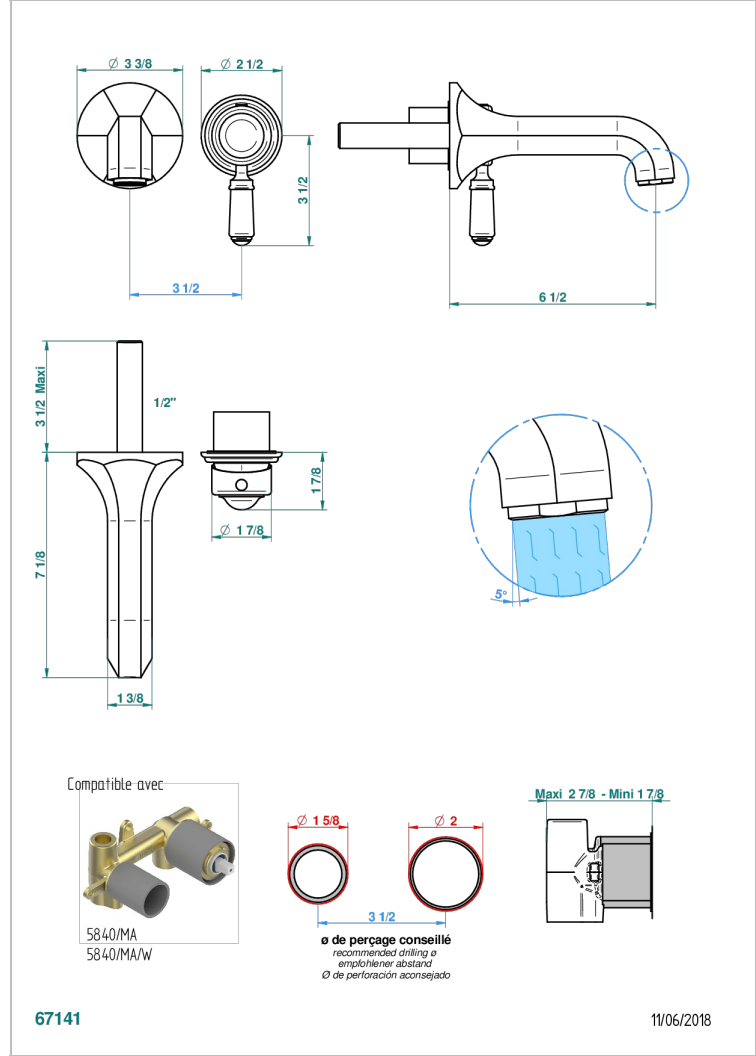

# CHARLESTON WITH LEVER

G75-6541B

THG  
PARIS

Trim only for Built-in basin mixer with spout (two x 1/2" inlets and one 1/2" outlet), without waste

## CHARACTERISTIC

- Charleston with lever
- Trim only for Built-in basin mixer with spout (two x 1/2" inlets and one 1/2" outlet), without waste

## RELATED SKU'S

- Ref. G00-5840/MA Rough parts for concealed wall-mounted mixer with 1/2" outlet