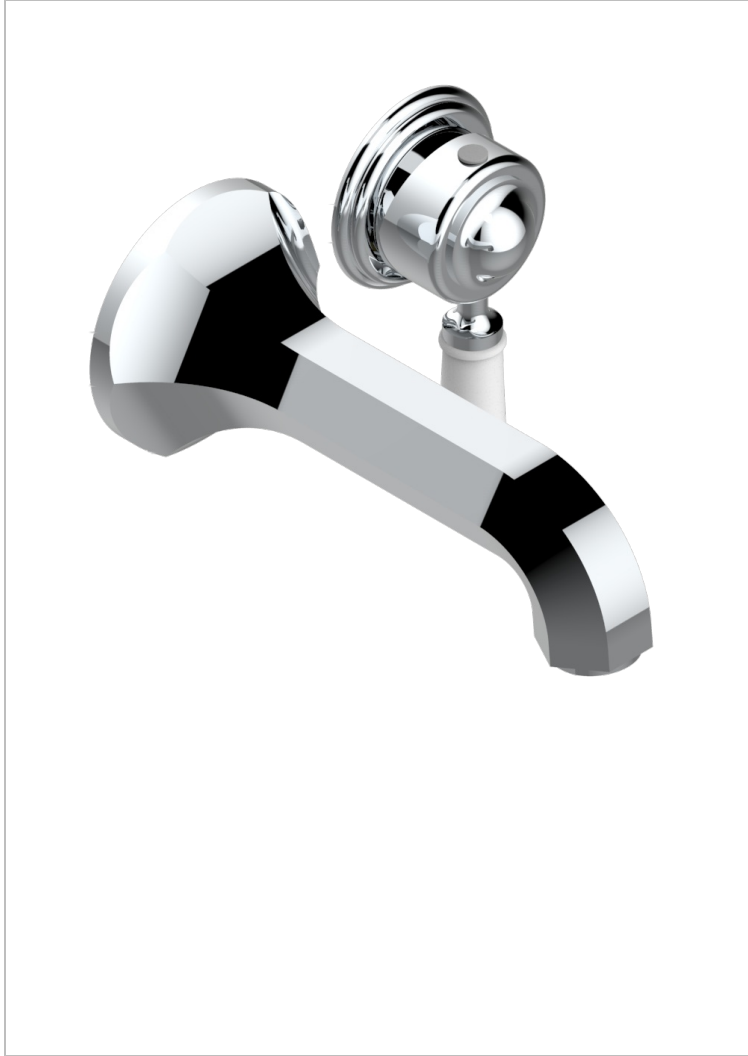

# CHARLESTON WITH LEVER

G75-6541B

THG  
PARIS

Trim only for Built-in basin mixer with spout (two x 1/2" inlets and one 1/2" outlet), without waste

## CHARACTERISTIC

- Charleston with lever
- Trim only for Built-in basin mixer with spout (two x 1/2" inlets and one 1/2" outlet), without waste

## RELATED SKU'S

- Ref. G00-5840/MA Rough parts for concealed wall-mounted mixer with 1/2" outlet