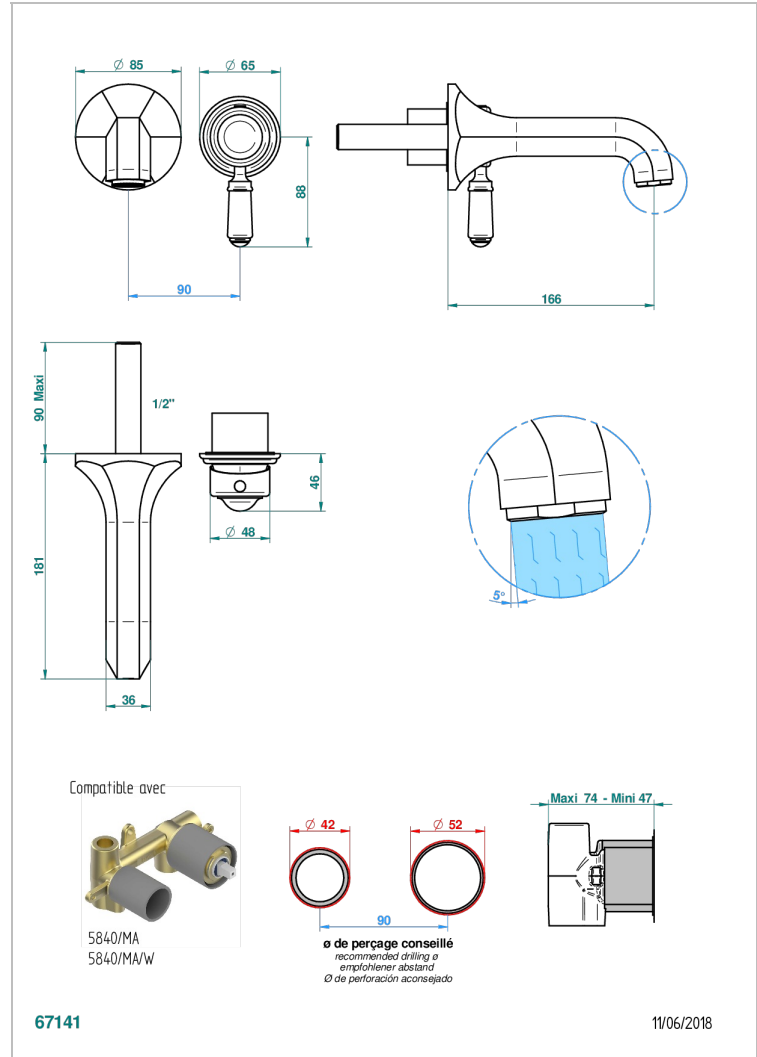

Trim only for Built-in basin mixer with spout (two x 1/2" inlets and one 1/2" outlet), without waste

CARACTERÍSTICAS

- Charleston
- Trim only for Built-in basin mixer with spout (two x 1/2" inlets and one 1/2" outlet), without waste

PRODUCTOS RELACIONADOS

- Ref. G00-5840/MAUS Rough parts for concealed wall-mounted mixer with 1/2" outlet

ACABADOS DISPONIBLES

Bronce claro - D01
Cerámica negra mate - D30
Cobre viejo mate - H07
Cromo - A02
Cromo / dorado - G02
Cromo mate - C02