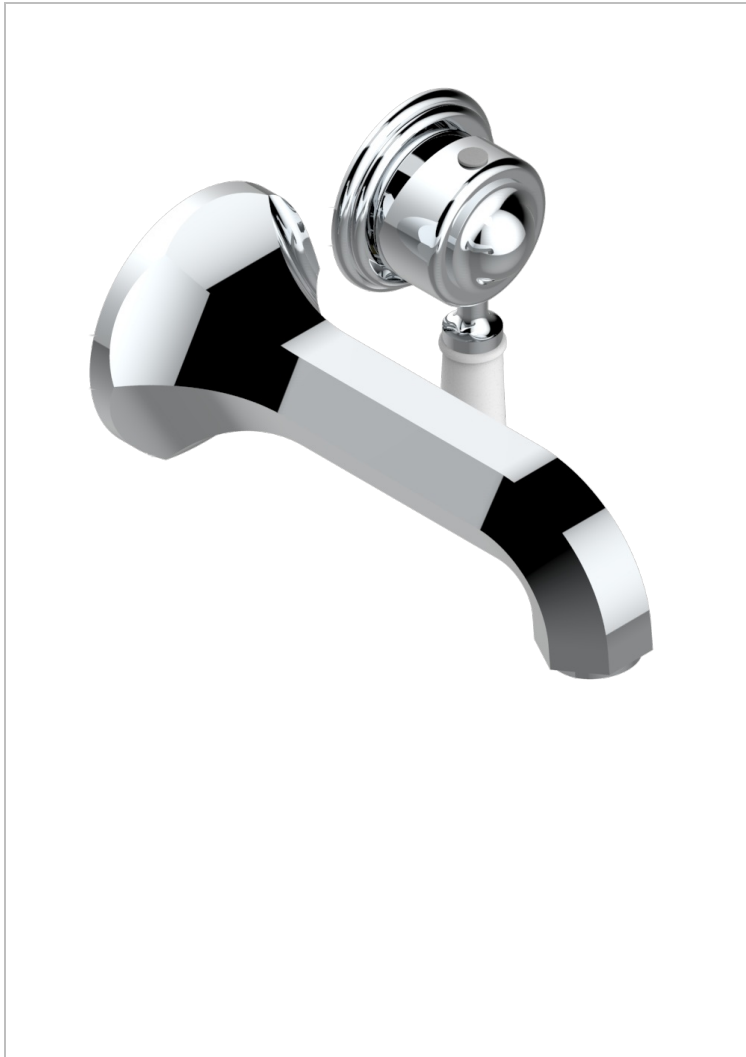

Trim only for Built-in basin mixer with spout (two x 1/2" inlets and one 1/2" outlet), without waste

CARACTERÍSTICAS

- Charleston
- Trim only for Built-in basin mixer with spout (two x 1/2" inlets and one 1/2" outlet), without waste

PRODUCTOS RELACIONADOS

- Ref. G00-5840/MAUS Rough parts for concealed wall-mounted mixer with 1/2" outlet

ACABADOS DISPONIBLES

Bronce claro - D01
Cerámica negra mate - D30
Cobre viejo mate - H07
Cromo - A02
Cromo / dorado - G02
Cromo mate - C02

Dorado - F01
Dorado mate - F07
Dorado pálido - F30
Dorado pálido mate (sin barniz) - F31
Natural smoked Brass - A13
Níquel - B01

Níquel mate - C01
Níquel viejo - H28
Pvd blush - H62
Pvd blush mate - H60
Pvd color latón - H49
Pvd color latón mate - H50