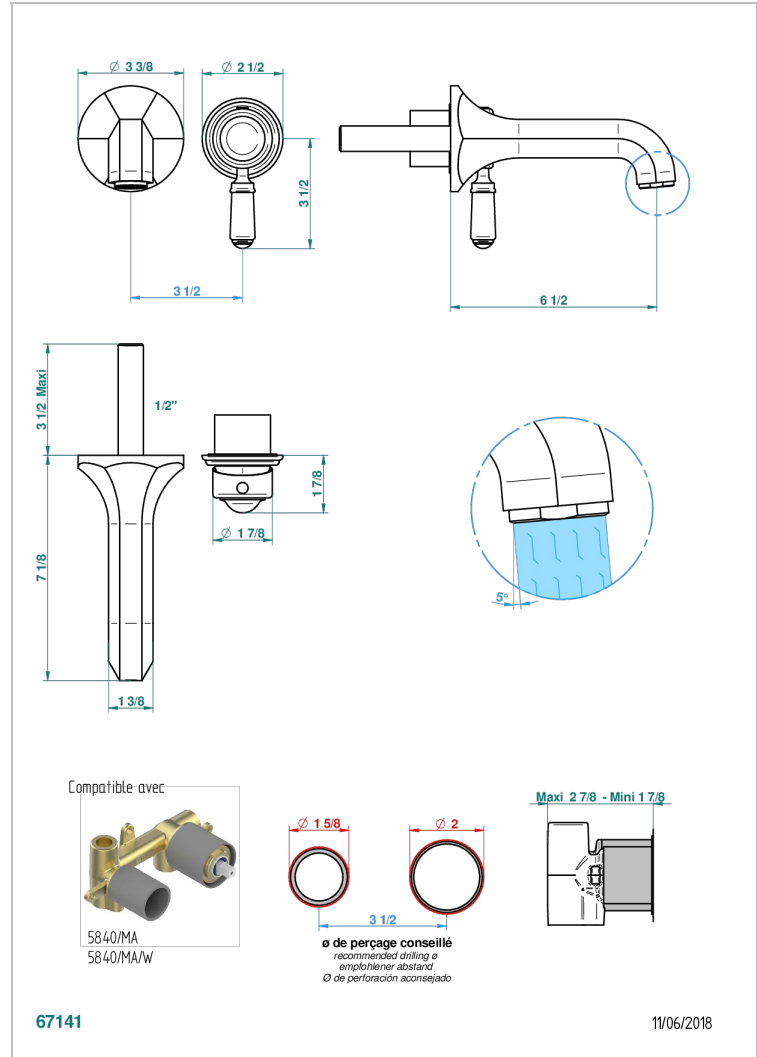

Trim only for Built-in basin mixer with spout (two x 1/2" inlets and one 1/2" outlet), without waste

CARACTERÍSTICAS

- Charleston
- Trim only for Built-in basin mixer with spout (two x 1/2" inlets and one 1/2" outlet), without waste

PRODUCTOS RELACIONADOS

- Ref. G00-5840/MAUS Rough parts for concealed wall-mounted mixer with 1/2" outlet

ACABADOS DISPONIBLES

Bronce claro - D01
Cerámica negra mate - D30
Cobre viejo mate - H07
Cromo - A02
Cromo / dorado - G02
Cromo mate - C02