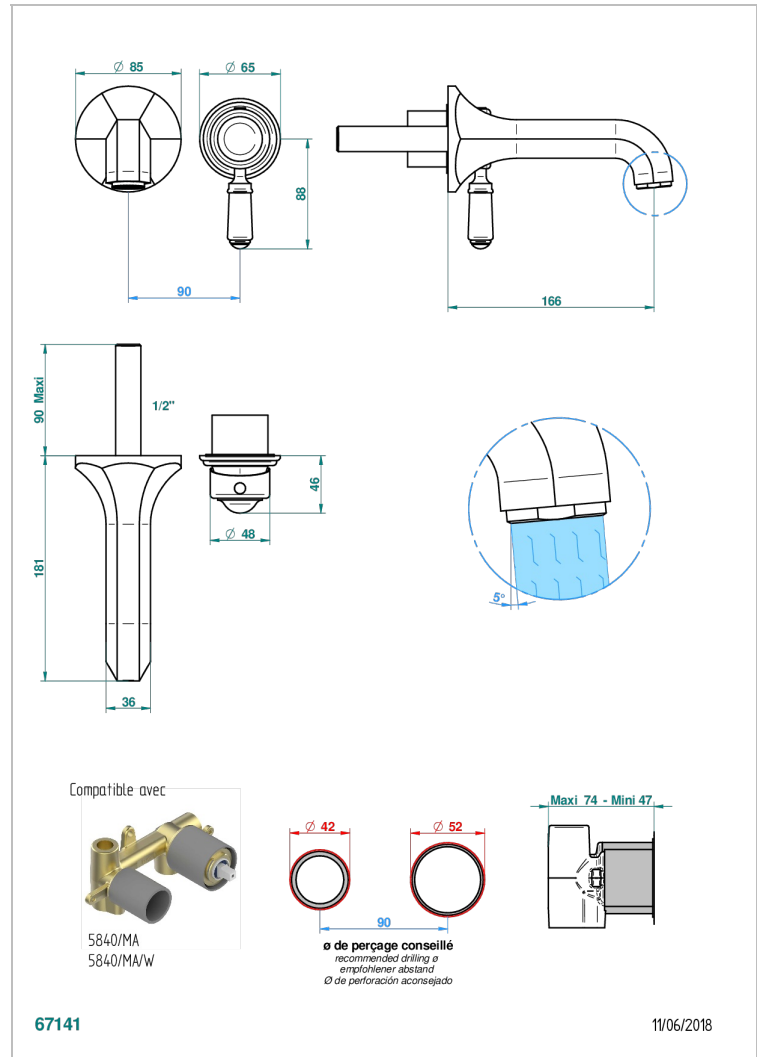

Trim only for Built-in basin mixer with spout (two x 1/2" inlets and one 1/2" outlet), without waste

CARACTERÍSTICAS

- Charleston
- Trim only for Built-in basin mixer with spout (two x 1/2" inlets and one 1/2" outlet), without waste

PRODUCTOS RELACIONADOS

- Ref. G00-5840/MA Parte empotrada para mezclador mural con salida hembra 1/2

ACABADOS DISPONIBLES

Bronce claro - D01
Cerámica negra mate - D30
Cobre viejo mate - H07
Cromo - A02
Cromo / dorado - G02
Cromo mate - C02