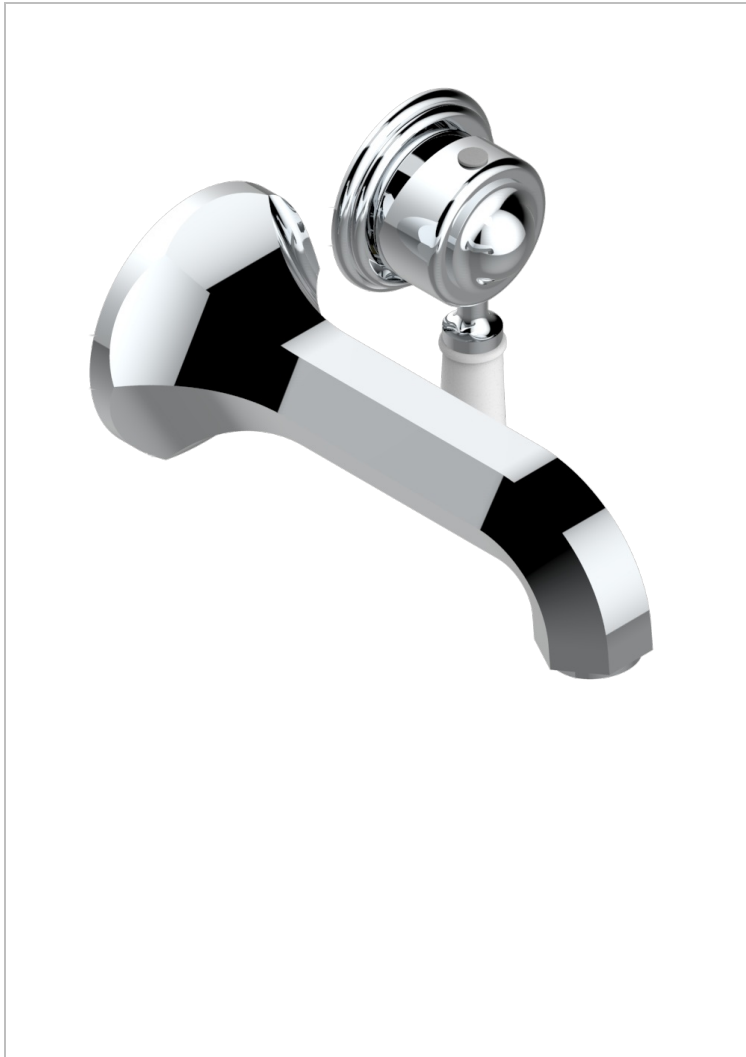

Trim only for Built-in basin mixer with spout (two x 1/2" inlets and one 1/2" outlet), without waste

CHARACTERISTIC

- Charleston
- Trim only for Built-in basin mixer with spout (two x 1/2" inlets and one 1/2" outlet), without waste

RELATED SKU'S

- Ref. G00-5840/MA Rough parts for concealed wall-mounted mixer with 1/2" outlet

AVAILABLE FINITIONS

Antique nickel - H28
Black ceram - D30
Blush PVD - H62
Brass color PVD - H49
Brown bronze color PVD - F33
Gold color PVD - H52