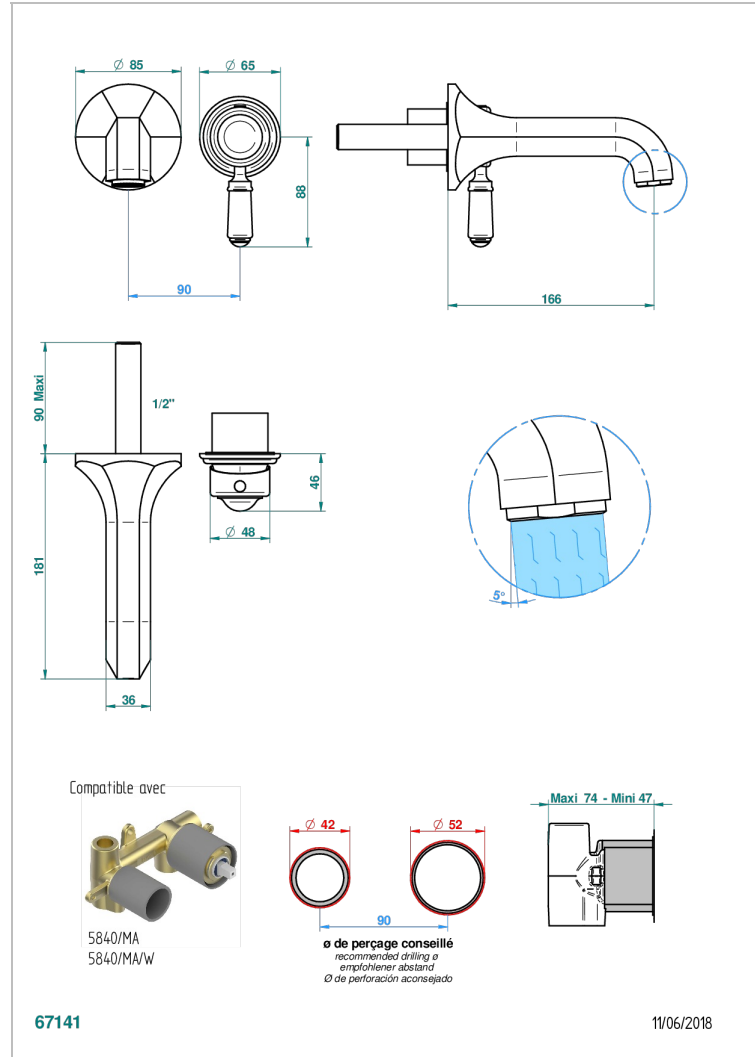

Trim only for Built-in basin mixer with spout (two x 1/2" inlets and one 1/2" outlet), without waste

CHARACTERISTIC

- Charleston
- Trim only for Built-in basin mixer with spout (two x 1/2" inlets and one 1/2" outlet), without waste

RELATED SKU'S

- Ref. G00-5840/MA Rough parts for concealed wall-mounted mixer with 1/2" outlet

AVAILABLE FINITIONS

Antique nickel - H28
Black ceram - D30
Blush PVD - H62
Brass color PVD - H49
Brown bronze color PVD - F33
Gold color PVD - H52