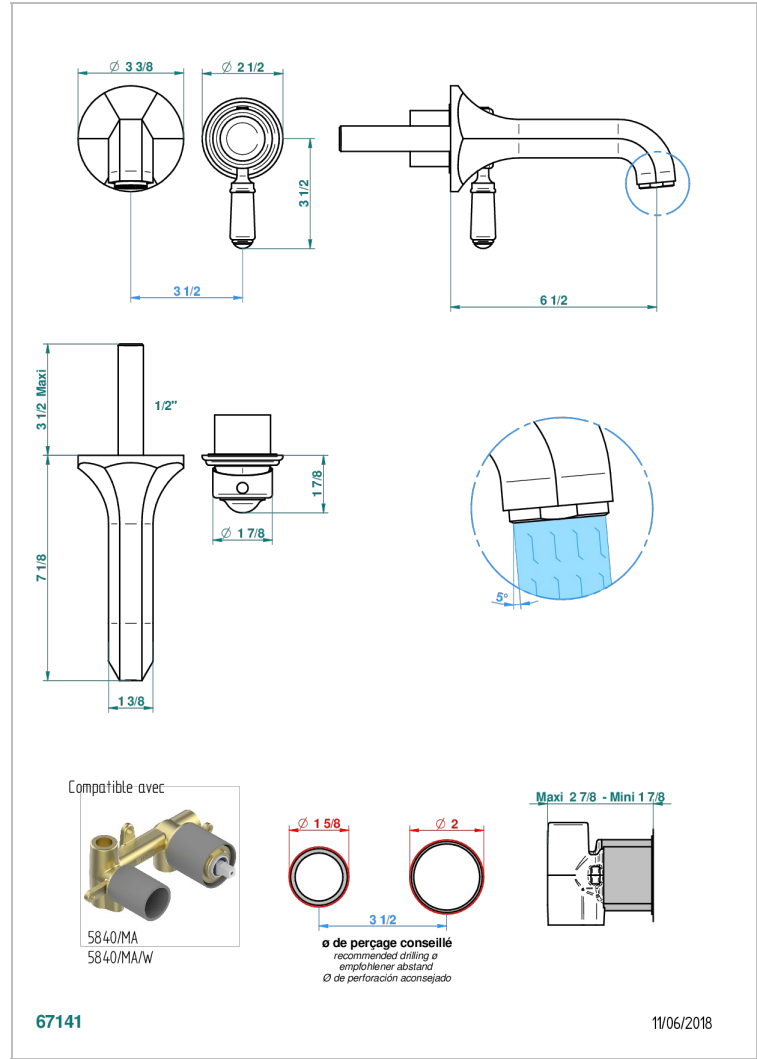

Trim only for Built-in basin mixer with spout (two x 1/2" inlets and one 1/2" outlet), without waste

CARACTERÍSTICAS

- Charleston
- Trim only for Built-in basin mixer with spout (two x 1/2" inlets and one 1/2" outlet), without waste

PRODUCTOS RELACIONADOS

- Ref. G00-5840/MA Parte empotrada para mezclador mural con salida hembra 1/2"

ACABADOS DISPONIBLES

Bronce claro - D01
Cerámica negra mate - D30
Cobre viejo mate - H07
Cromo - A02
Cromo / dorado - G02
Cromo mate - C02