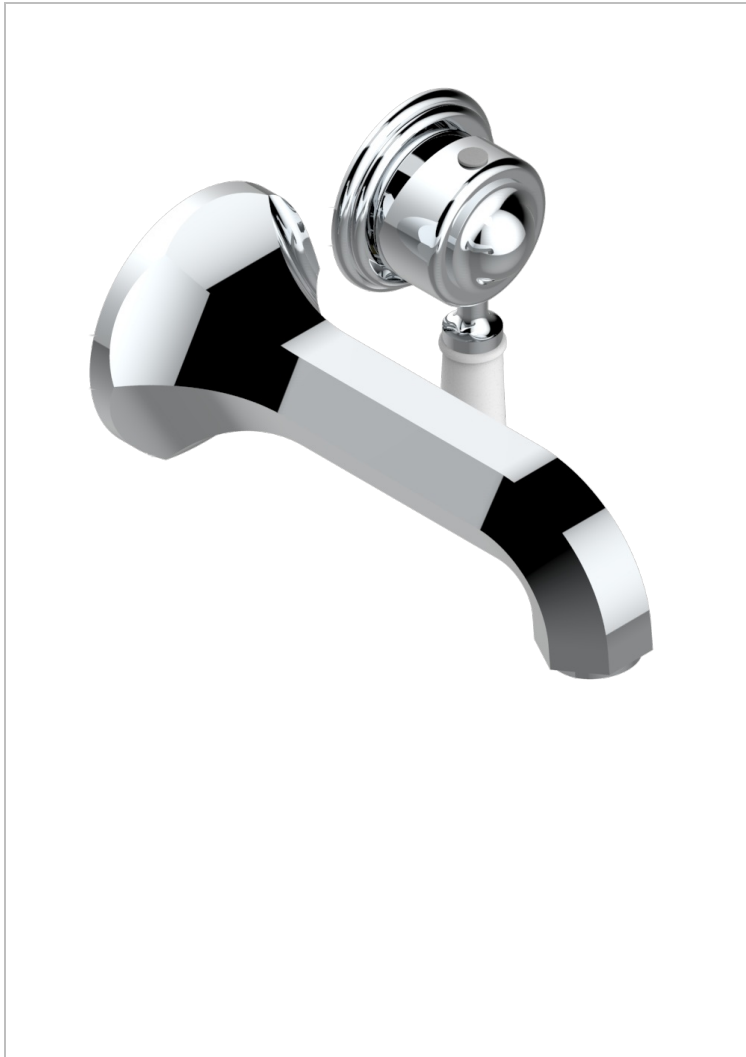

Trim only for Built-in basin mixer with spout (two x 1/2" inlets and one 1/2" outlet), without waste

## CHARACTERISTIC

- Charleston
- Trim only for Built-in basin mixer with spout (two x 1/2" inlets and one 1/2" outlet), without waste

## RELATED SKU'S

- Ref. G00-5840/MA Rough parts for concealed wall-mounted mixer with 1/2" outlet

## AVAILABLE FINITIONS

Antique nickel - H28  
Black ceram - D30  
Blush PVD - H62  
Brass color PVD - H49  
Brown bronze color PVD - F33  
Gold color PVD - H52

Graphite PVD - H64  
Lacquered light bronze - D01  
Matt Umber PVD - H67  
Matt blush PVD - H60  
Matt brass color PVD - H50  
Matt brown bronze color PVD - F34