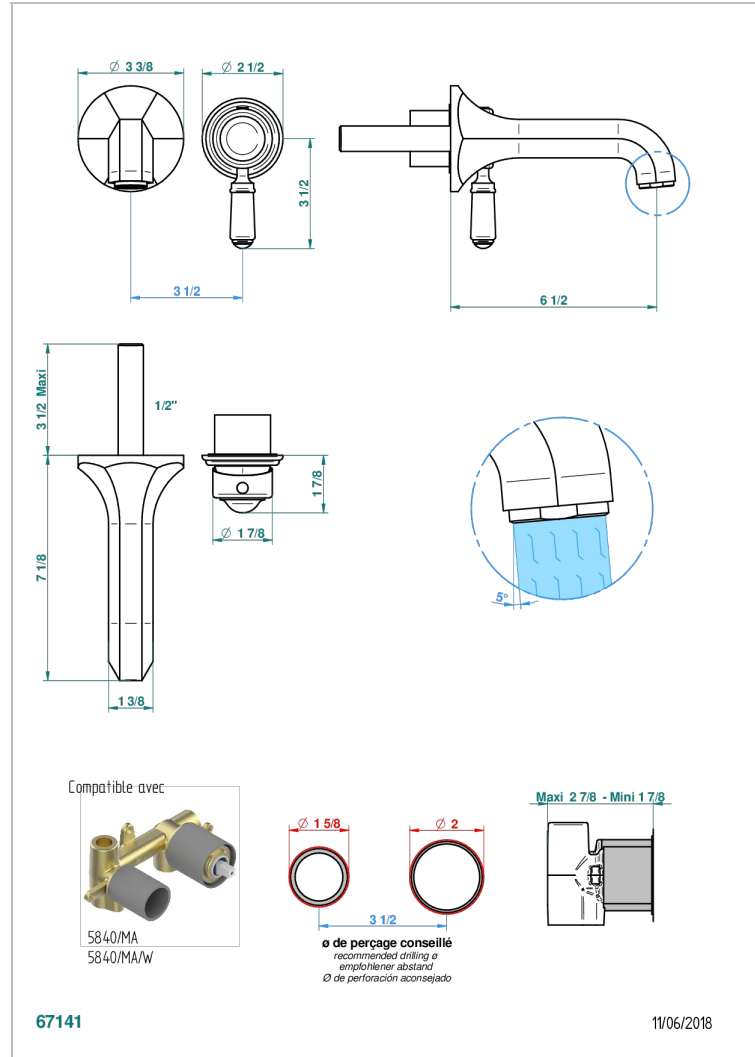

Trim only for Built-in basin mixer with spout (two x 1/2" inlets and one 1/2" outlet), without waste

## CHARACTERISTIC

- Charleston
- Trim only for Built-in basin mixer with spout (two x 1/2" inlets and one 1/2" outlet), without waste

## RELATED SKU'S

- Ref. G00-5840/MA Rough parts for concealed wall-mounted mixer with 1/2" outlet