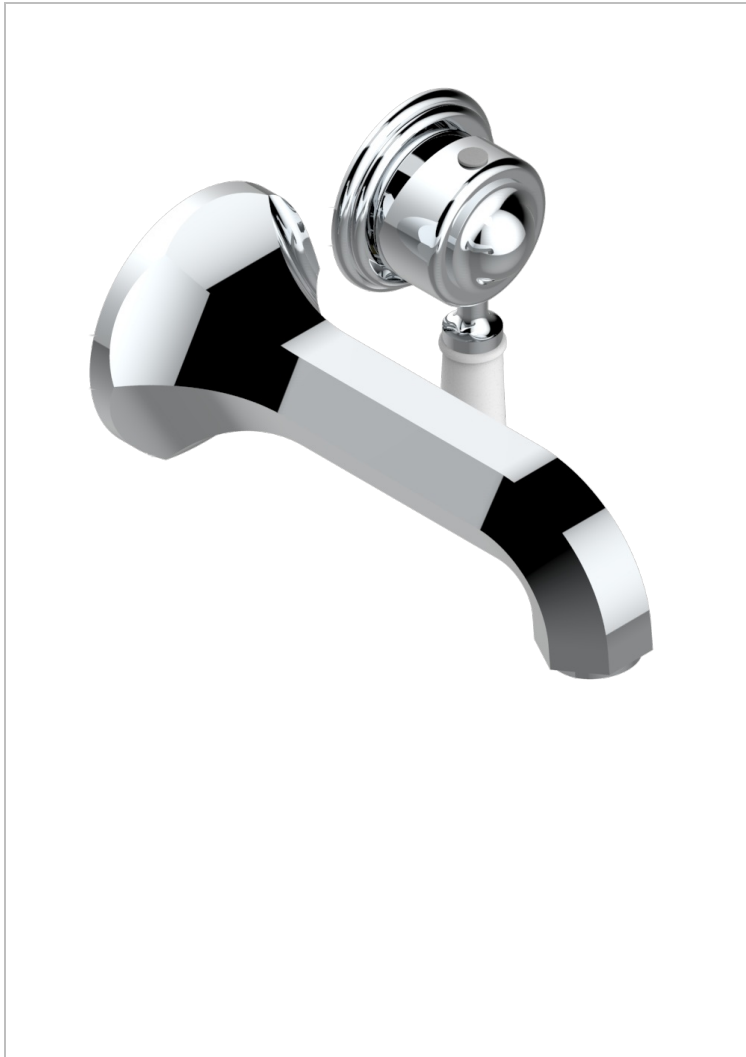

Trim only for Built-in basin mixer with spout (two x 1/2" inlets and one 1/2" outlet), without waste

## CARACTERÍSTICAS

- Charleston
- Trim only for Built-in basin mixer with spout (two x 1/2" inlets and one 1/2" outlet), without waste

## PRODUCTOS RELACIONADOS

- Ref. G00-5840/MA Parte empotrada para mezclador mural con salida hembra 1/2

## ACABADOS DISPONIBLES

Bronce claro - D01  
Cerámica negra mate - D30  
Cobre viejo mate - H07  
Cromo - A02  
Cromo / dorado - G02  
Cromo mate - C02

Dorado - F01  
Dorado mate - F07  
Dorado pálido - F30  
Dorado pálido mate (sin barniz) - F31  
Natural smoked Brass - A13  
Níquel - B01