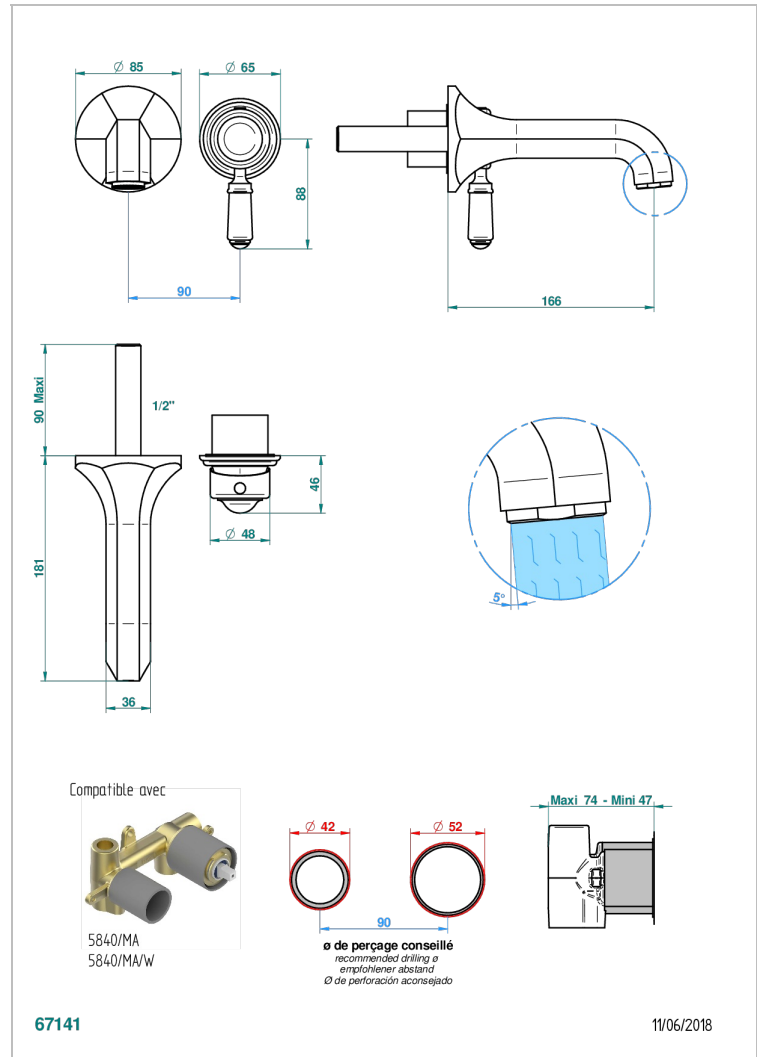

Trim only for Built-in basin mixer with spout (two x 1/2" inlets and one 1/2" outlet), without waste

## CARACTERÍSTICAS

- Charleston
- Trim only for Built-in basin mixer with spout (two x 1/2" inlets and one 1/2" outlet), without waste

## PRODUCTOS RELACIONADOS

- Ref. G00-5840/MA Parte empotrada para mezclador mural con salida hembra 1/2